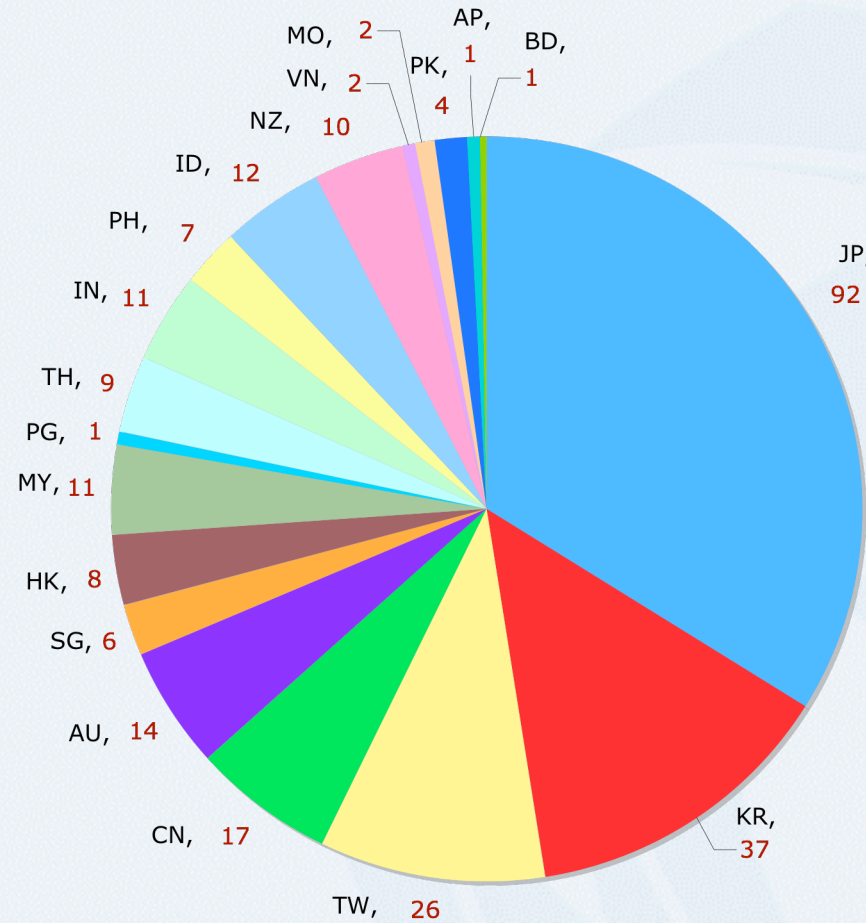

IPv6 status update

APNIC 23

Bali, Indonesia

28 February 2007

Overview

- RIR allocation statistics
- APNIC allocation and assignment statistics
- Assignment registration
- Global IPv6 routing table

- Note: Data valid as of 21 February 2006

RIRs allocations to LIRs/ISPs

Number of allocations as 31 December 2006

APNIC allocations by year

APNIC allocations > /32

APNIC allocations by economy

Economy uptake by year

IPv6 IX assignments

All /48 except for 4 /64s

IPv6 Critical infrastructure assignments(/32s)

Whois assignment registration

IPv6 routing table

Data from APNIC Brisbane router on 20 February 2007

Questions?