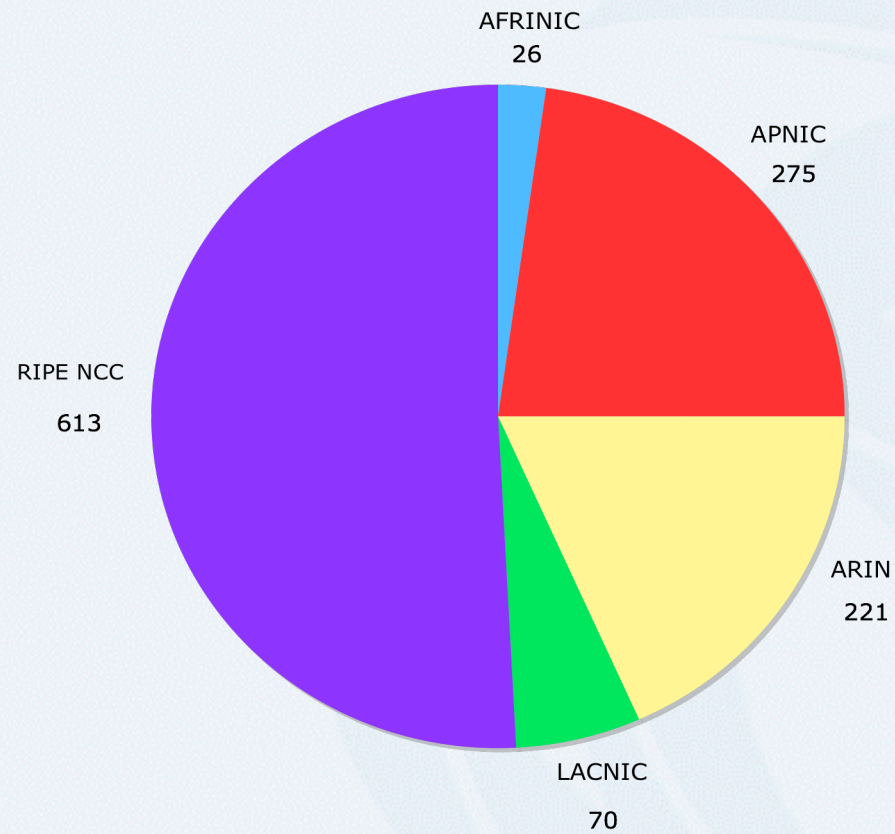

IPv6 status update

APNIC 23

Bali, Indonesia

28 February 2007

Overview

- RIR allocation statistics
- APNIC allocation and assignment statistics
- Assignment registration
- Global IPv6 routing table

- Note: Data valid as of 21 February 2006

RIRs allocations to LIRs/ISPs

Number of allocations as 31 December 2006

APNIC allocations by year

APNIC allocations > /32

APNIC allocations by economy

Economy uptake by year

IPv6 IX assignments

All /48 except for 4 /64s

IPv6 Critical infrastructure assignments(/32s)

Whois assignment registration

IPv6 routing table

Data from APNIC Brisbane router on 20 February 2007

Questions?