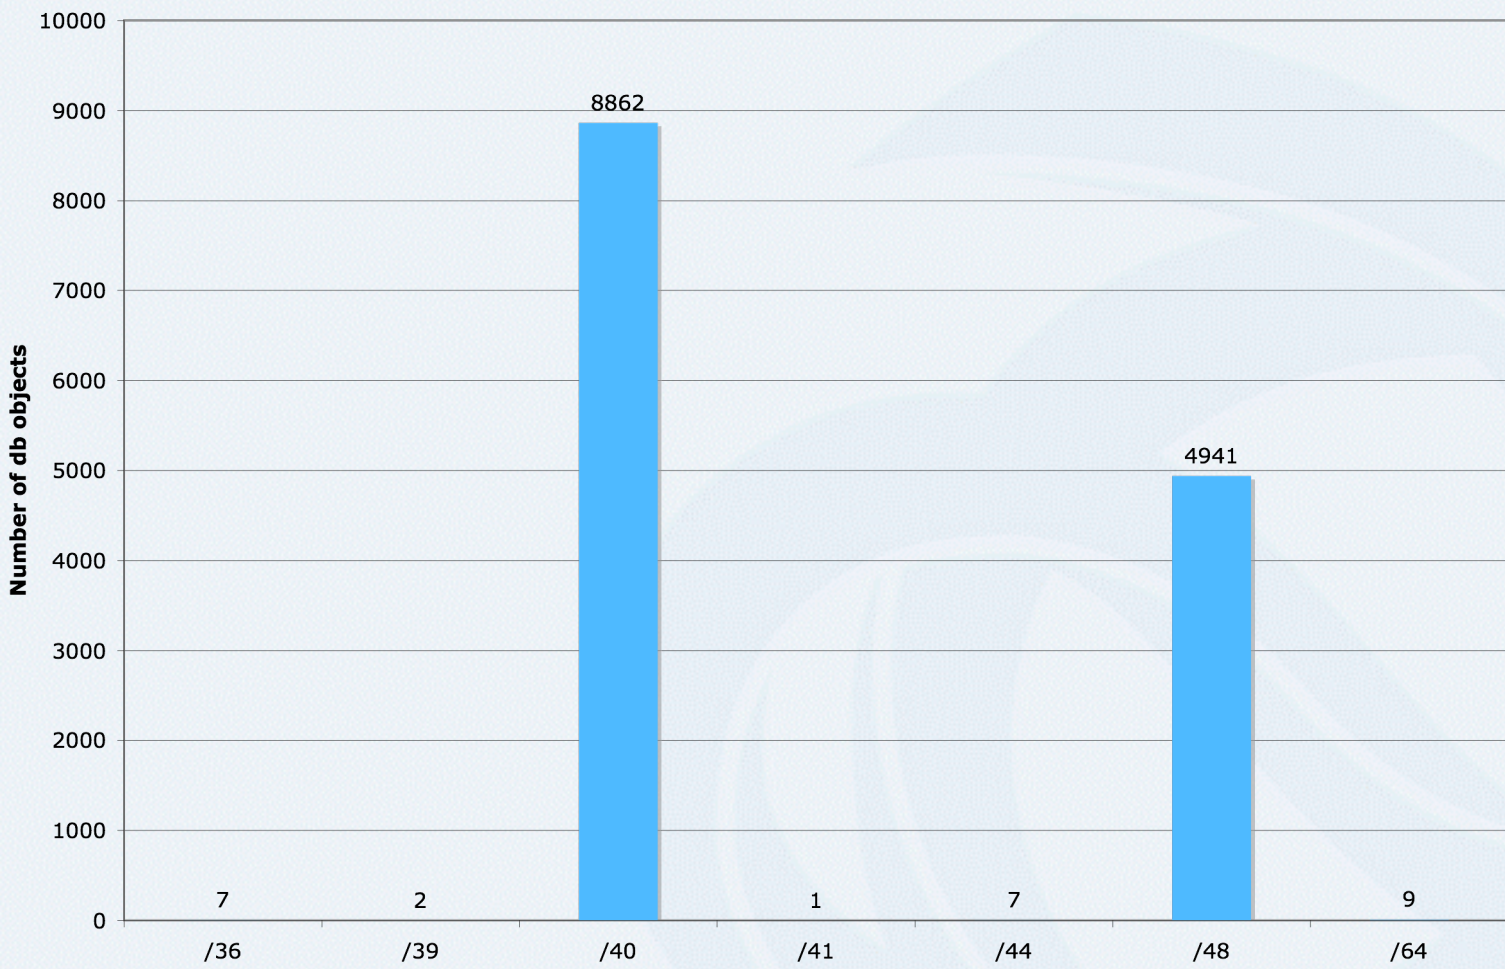

IPv6 status update

APNIC 23

Bali, Indonesia

28 February 2007

Overview

- RIR allocation statistics
- APNIC allocation and assignment statistics
- Assignment registration
- Global IPv6 routing table

- Note: Data valid as of 21 February 2006

RIRs allocations to LIRs/ISPs

Number of allocations as 31 December 2006

APNIC allocations by year

APNIC allocations > /32

APNIC allocations by economy

Economy uptake by year

IPv6 IX assignments

All /48 except for 4 /64s

IPv6 Critical infrastructure assignments(/32s)

Whois assignment registration

IPv6 routing table

Data from APNIC Brisbane router on 20 February 2007

Questions?