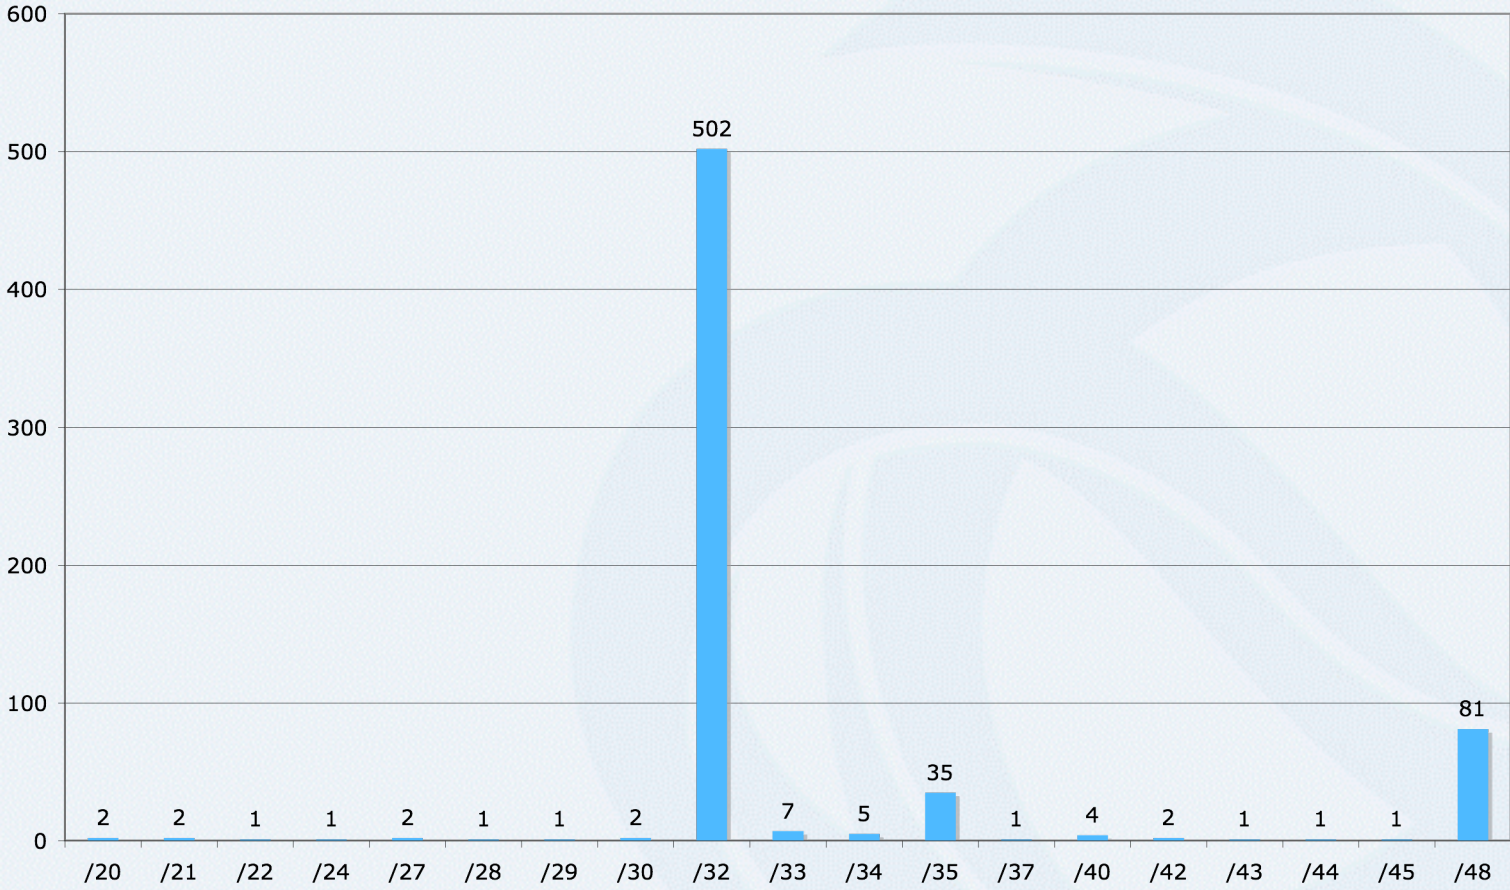

IPv6 Critical infrastructure assignments(/32s)

Whois assignment registration

IPv6 routing table

Data from APNIC Brisbane router on 20 February 2007

Questions?