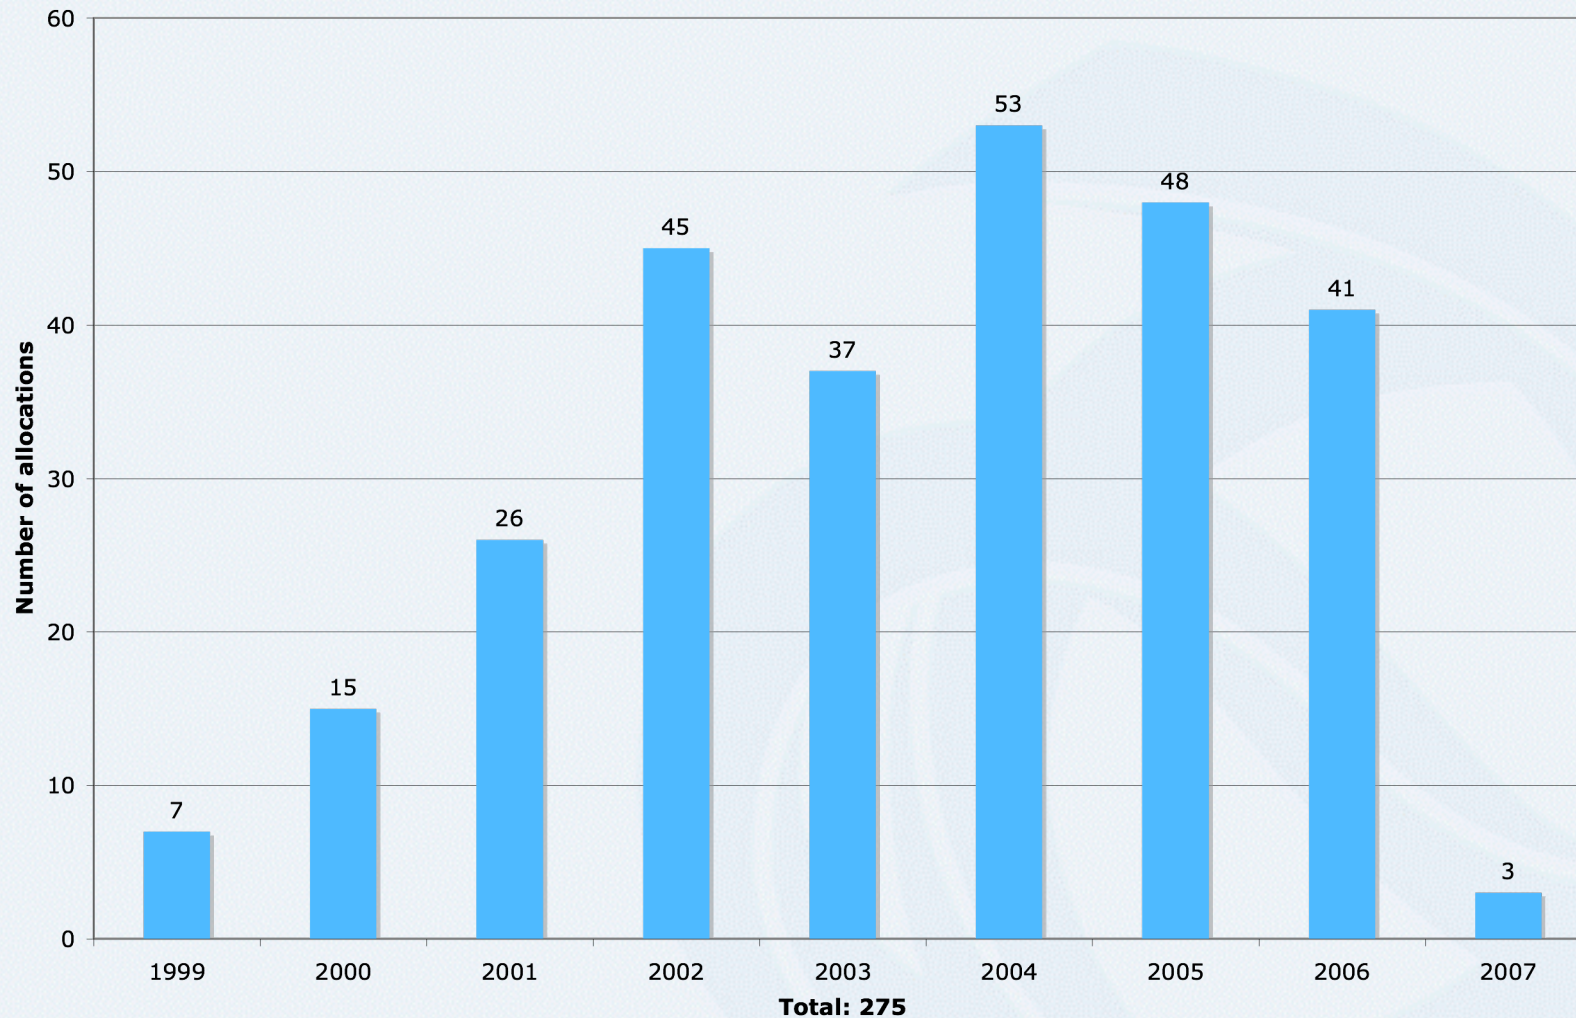

IPv6 status update

APNIC 23

Bali, Indonesia

28 February 2007

Overview

- RIR allocation statistics
- APNIC allocation and assignment statistics
- Assignment registration
- Global IPv6 routing table

- Note: Data valid as of 21 February 2006

RIRs allocations to LIRs/ISPs

Number of allocations as 31 December 2006

APNIC allocations by year

APNIC allocations > /32

APNIC allocations by economy

Economy uptake by year

IPv6 IX assignments

All /48 except for 4 /64s