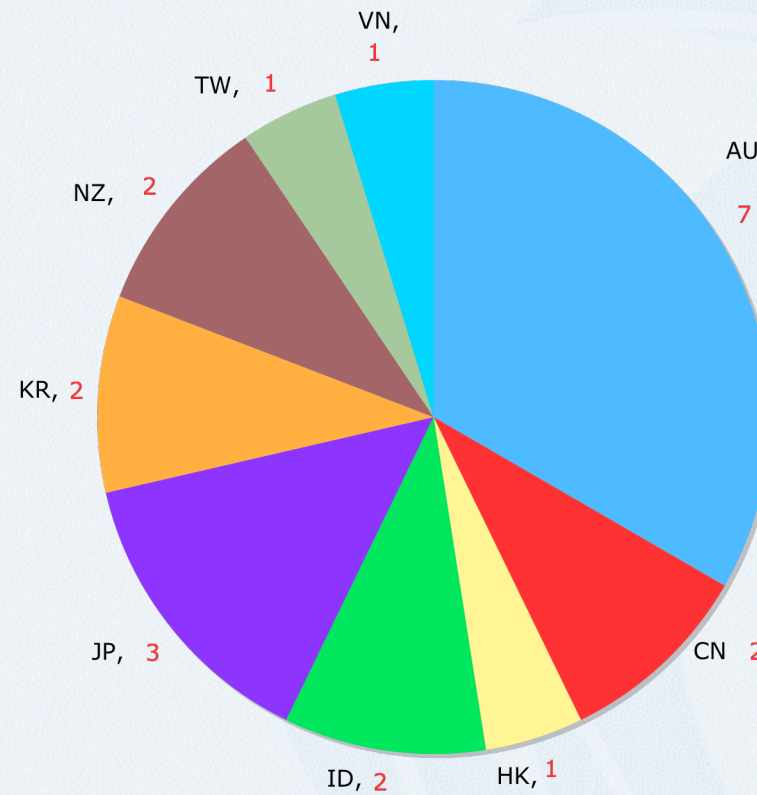

IPv6 status update

APNIC 23

Bali, Indonesia

28 February 2007

Overview

- RIR allocation statistics
- APNIC allocation and assignment statistics
- Assignment registration
- Global IPv6 routing table

- Note: Data valid as of 21 February 2006

RIRs allocations to LIRs/ISPs

Number of allocations as 31 December 2006

APNIC allocations by year

APNIC allocations > /32

APNIC allocations by economy

Economy uptake by year

IPv6 IX assignments

All /48 except for 4 /64s

IPv6 Critical infrastructure assignments(/32s)

Whois assignment registration

IPv6 routing table

Data from APNIC Brisbane router on 20 February 2007

Questions?