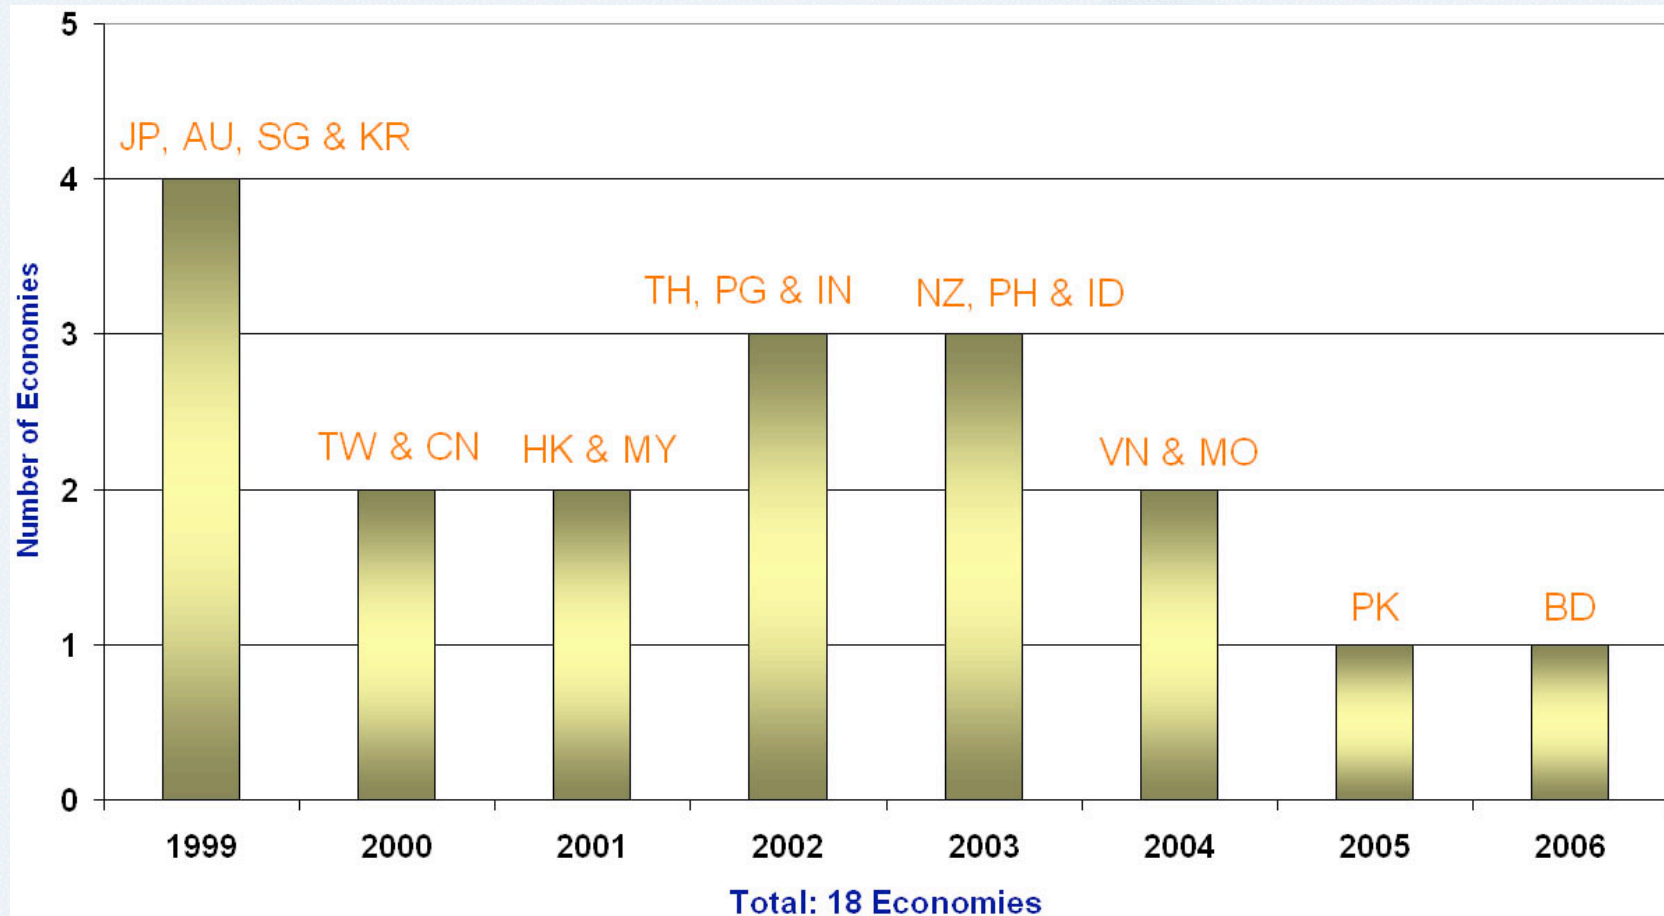

IPv6 status update

APNIC 23

Bali, Indonesia

28 February 2007

Overview

- RIR allocation statistics
- APNIC allocation and assignment statistics
- Assignment registration
- Global IPv6 routing table

- Note: Data valid as of 21 February 2006

RIRs allocations to LIRs/ISPs

Number of allocations as 31 December 2006

APNIC allocations by year

APNIC allocations > /32

APNIC allocations by economy

Economy uptake by year

IPv6 IX assignments

All /48 except for 4 /64s