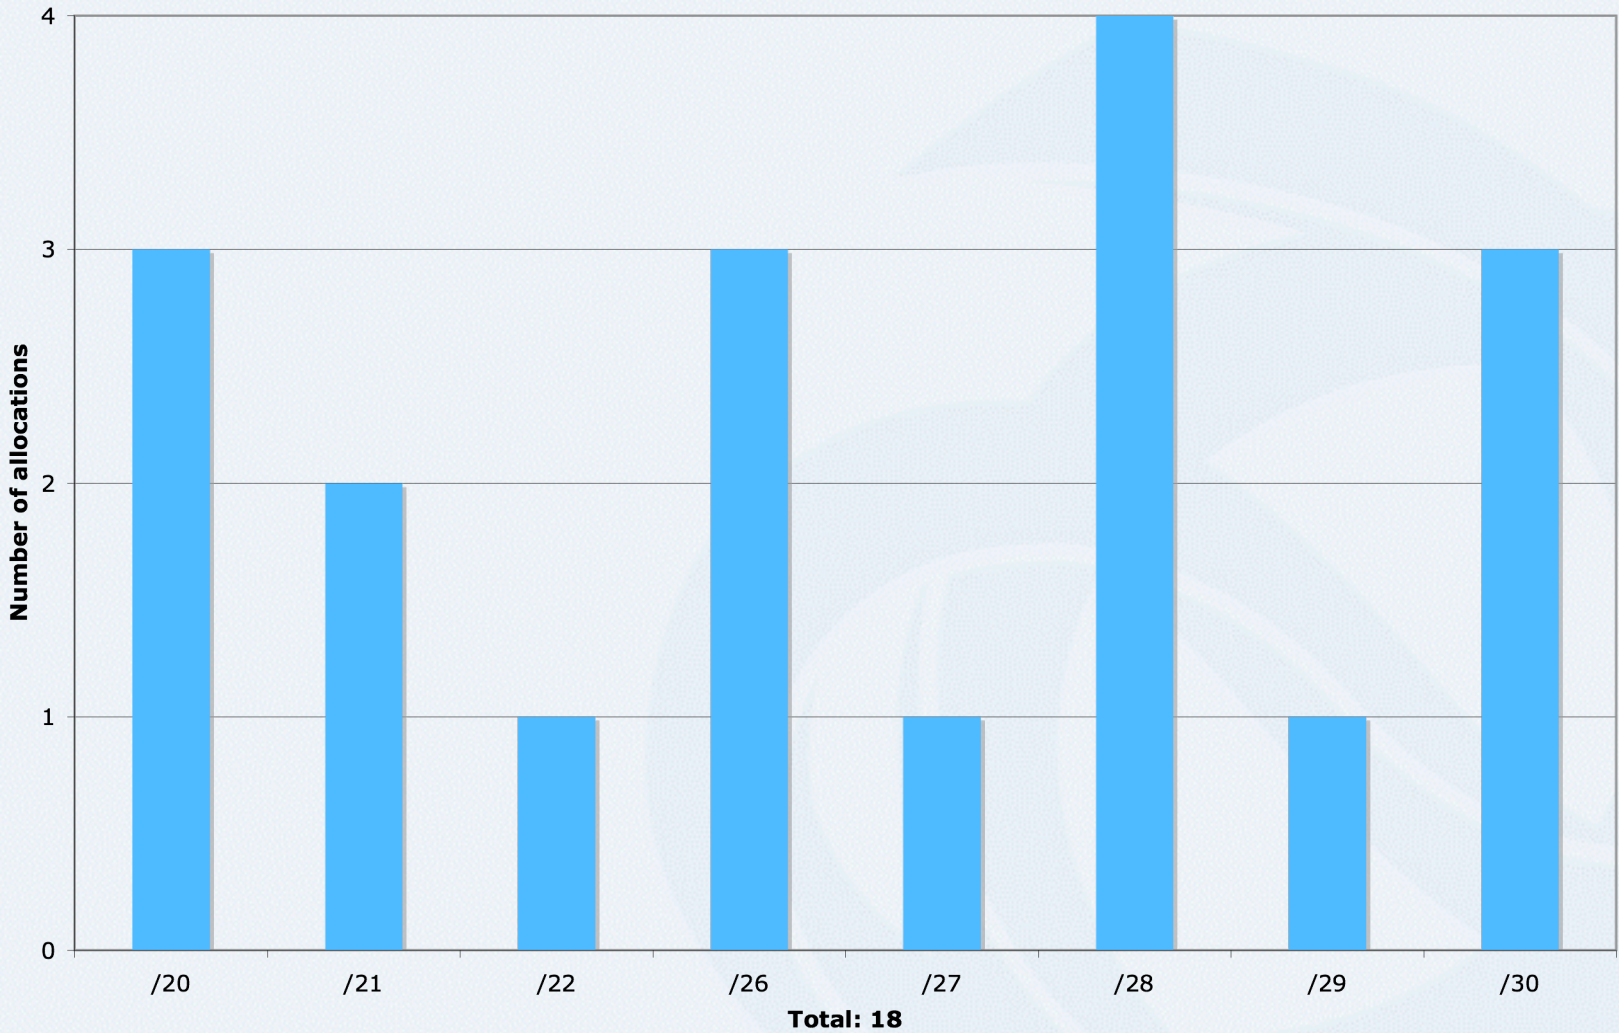

RIRs allocations to LIRs/ISPs

Number of allocations as 31 December 2006

APNIC allocations by year

APNIC allocations > /32

APNIC allocations by economy

Economy uptake by year

IPv6 IX assignments

All /48 except for 4 /64s