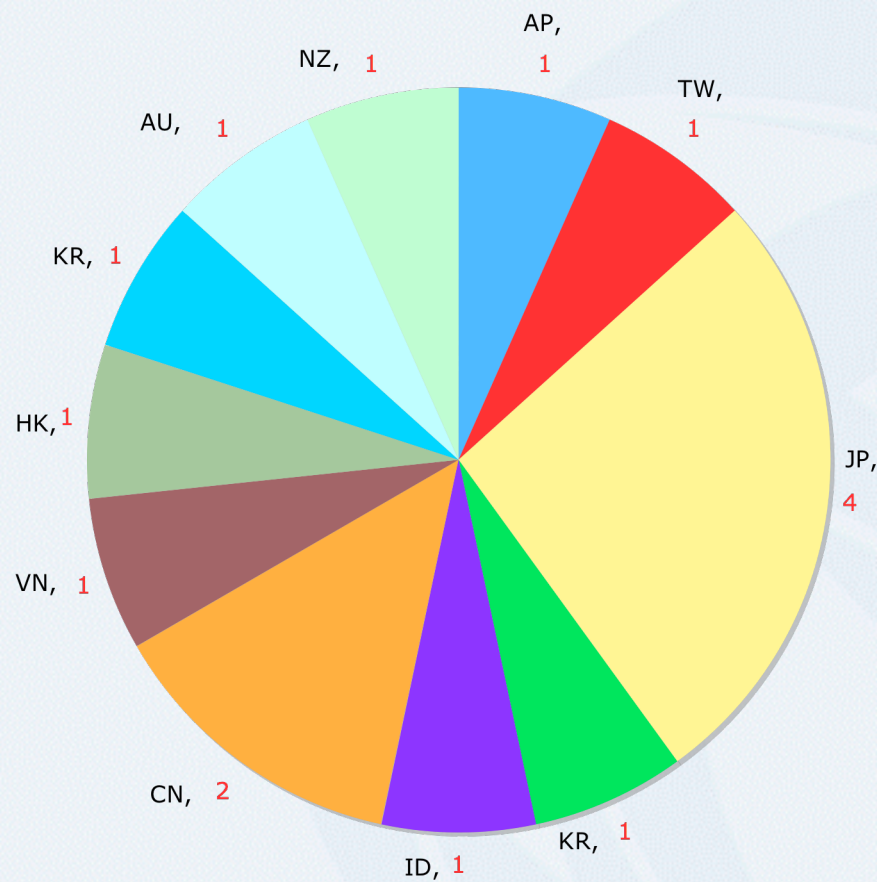

IPv6 status update

APNIC 23

Bali, Indonesia

28 February 2007

Overview

- RIR allocation statistics
- APNIC allocation and assignment statistics
- Assignment registration
- Global IPv6 routing table

- Note: Data valid as of 21 February 2006

RIRs allocations to LIRs/ISPs

Number of allocations as 31 December 2006

APNIC allocations by year

APNIC allocations > /32

APNIC allocations by economy

Economy uptake by year

IPv6 IX assignments

All /48 except for 4 /64s

IPv6 Critical infrastructure assignments(/32s)

Whois assignment registration

IPv6 routing table

Data from APNIC Brisbane router on 20 February 2007

Questions?