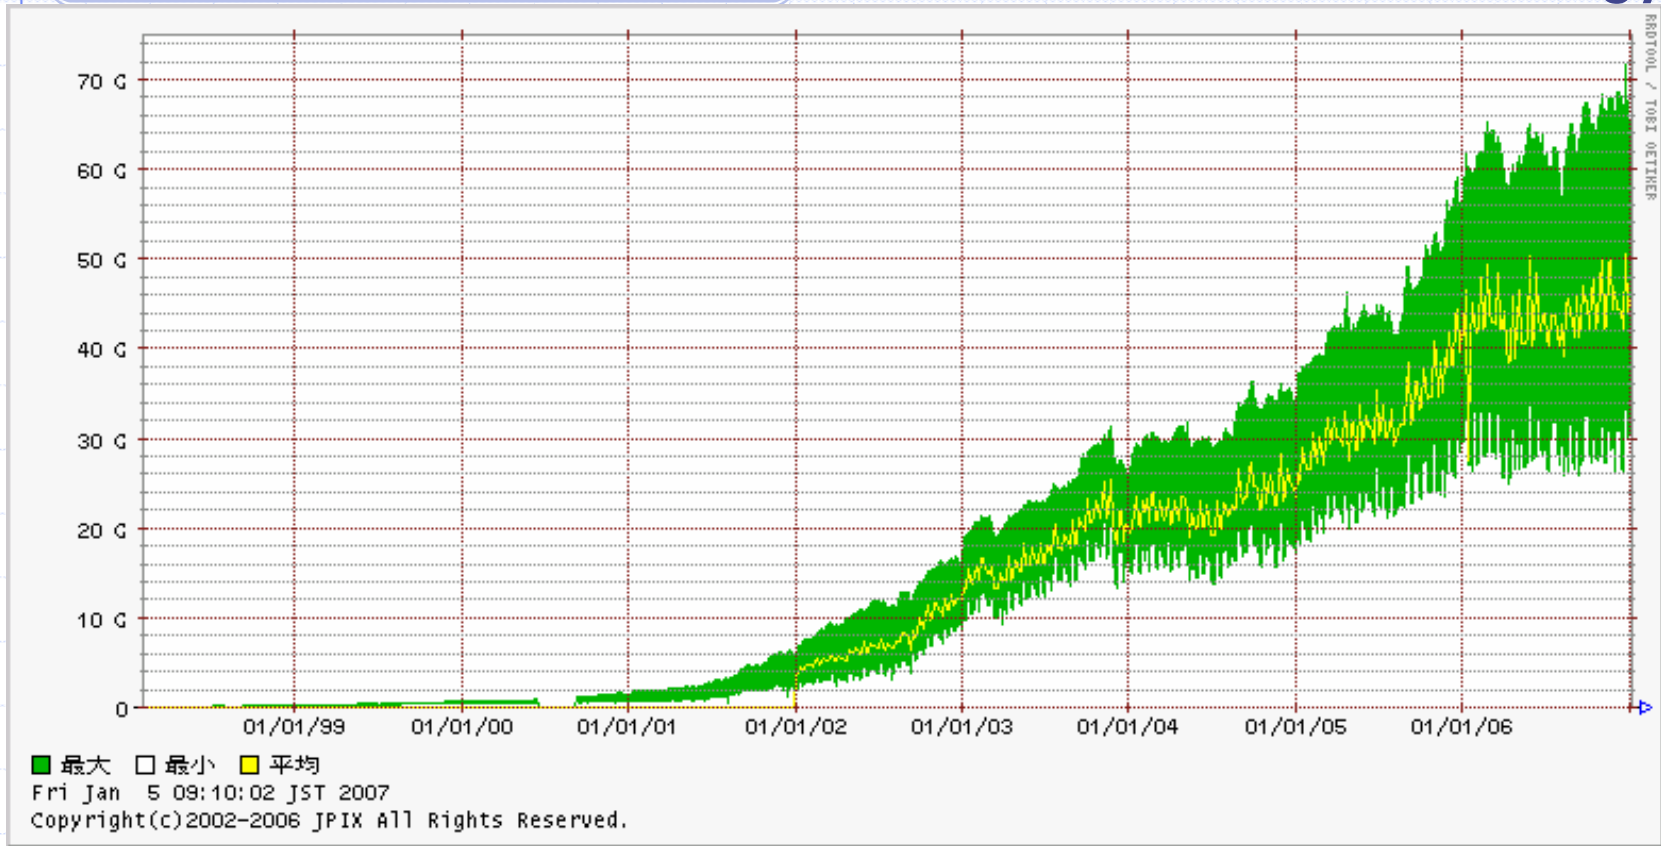

Traffic Volume

IX backplane Max/Min Traffic

January 5, 2007

67G