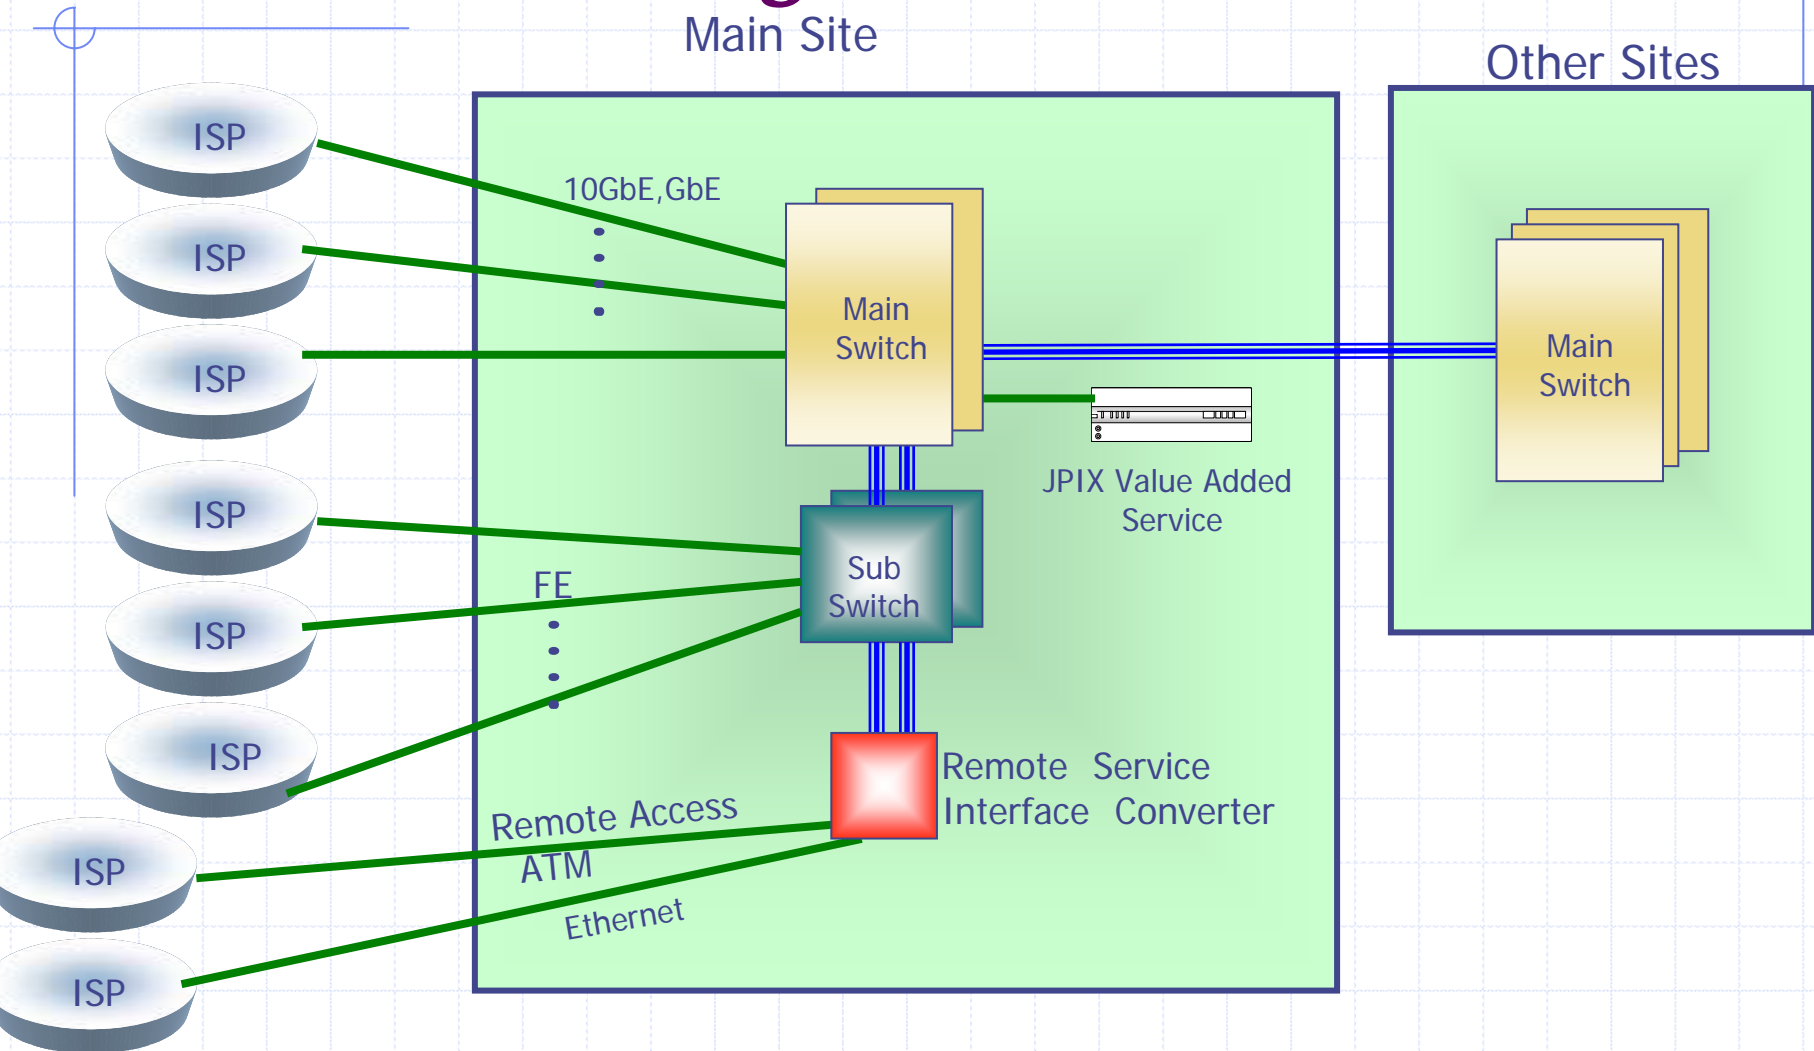

## ◆ Metropolitan JPIX

- To install IX switches in metropolitan area as distributed Ixs
- JPIX Otemachi (MainSite): from July, 1997
- JPIX BayArea: from December, 2000
- JPIX Otemachi II: from November, 2001
- JPIX Toyosu: from May, 2002
- JPIX Shibuya: from July, 2002; closed October, 2006
- JPIX Nihonbashi: from April, 2004

## ◆ Regional JPIX

- To install a local IX switch and/or a circuit concentrator connected to Metropolitan JPIX
- JPIX Nagoya: from April, 2001
- JPIX Osaka: from April, 2002

# Network Configuration