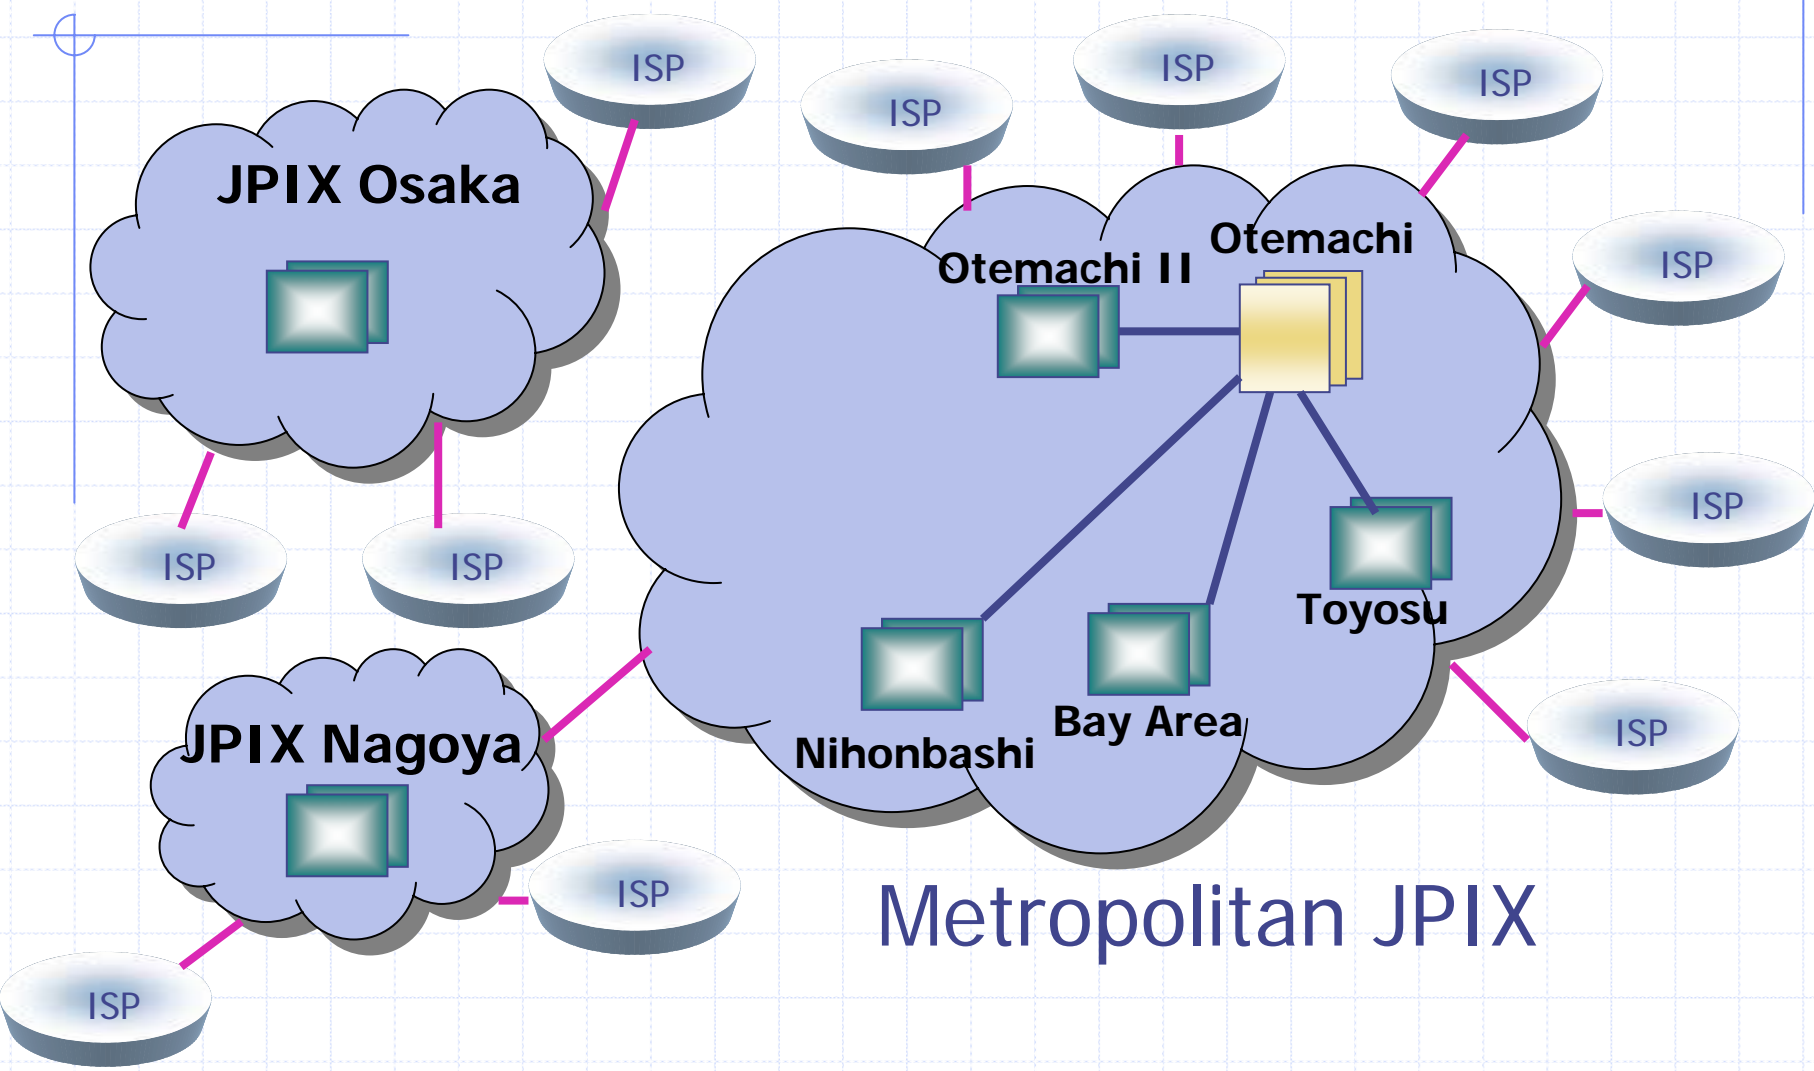

Expansion of JPIX