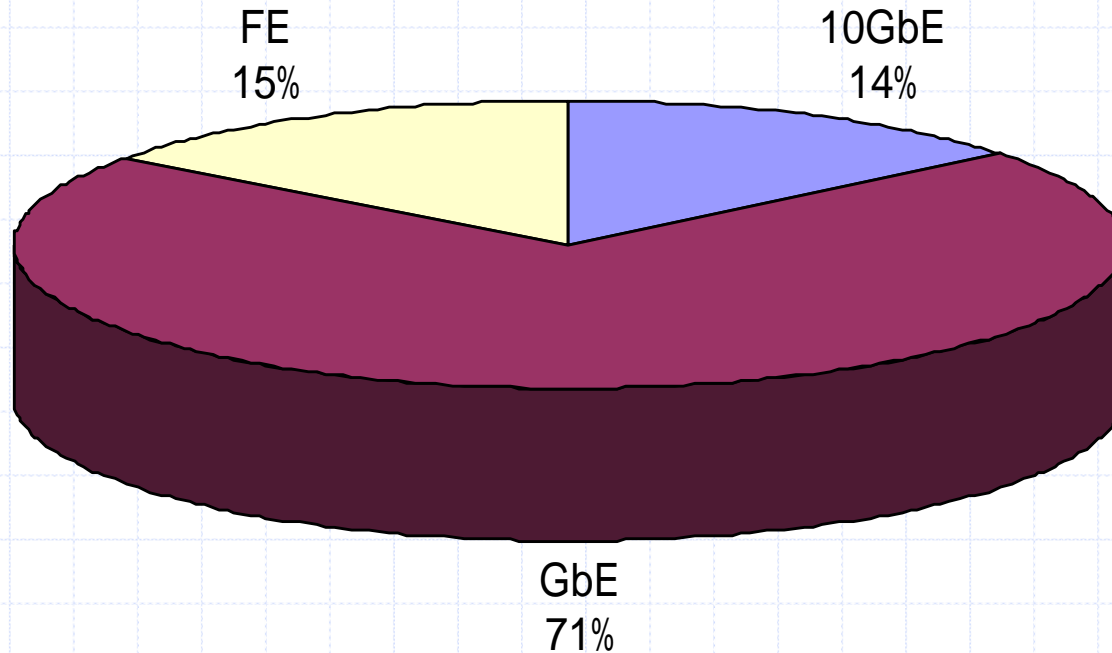

JPIX customers and ports

(Jan. 2007)

◆ No. of customer ISPs : 115