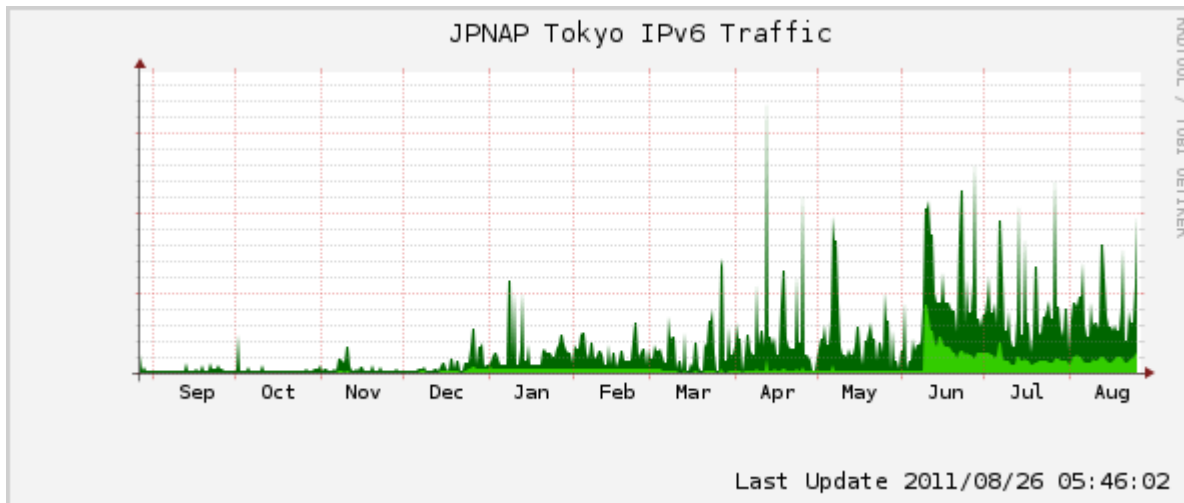

W6D IPv6 Traffic at an IX

- Traffic at JPNAP (one of the biggest IX in Japan)