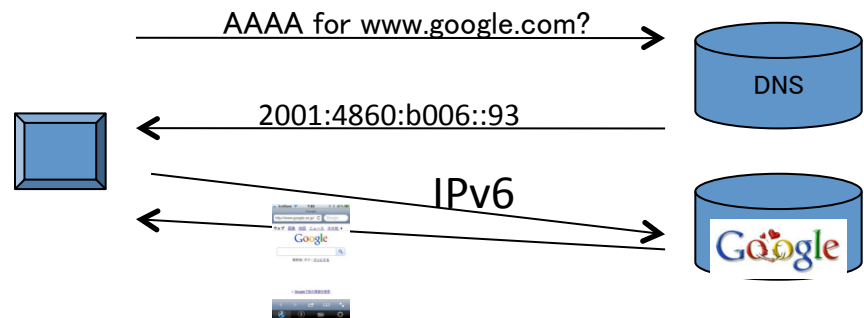

The screenshot shows the Internet Society website with a navigation menu at the top including 'About ISOC', 'Publications', 'About the Internet', 'Events', 'Education', 'Public Policy', 'Standards', and 'Membership'. The main content area is titled 'World IPv6 Day' and 'About World IPv6 Day'. It features a 'Join ISOC' button, a 'Log in' link, and a 'How To Take Part' section with a list of roles: 'Website Owners' and 'Network Operators'. There are also sections for 'Regional Resources' and 'News'.