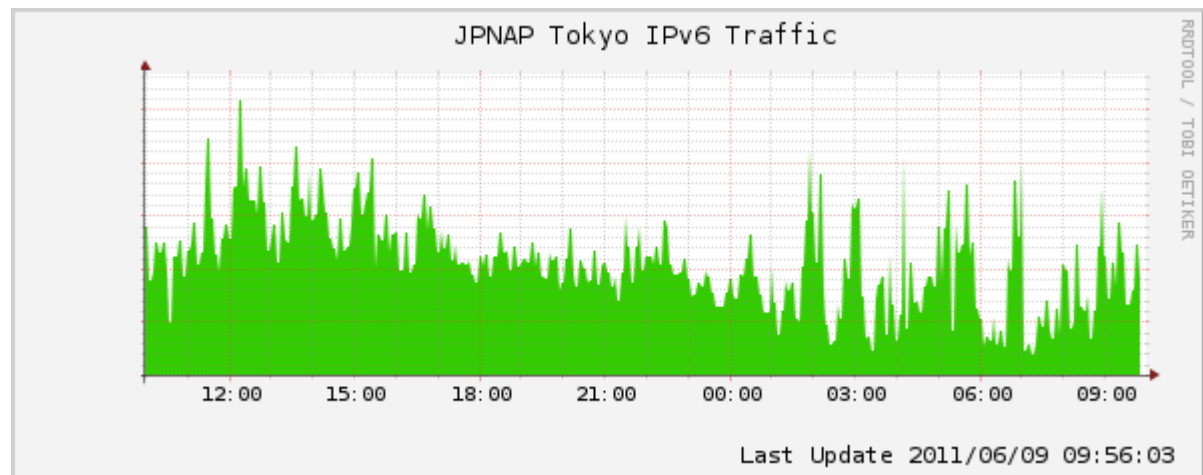

Participants from Japan

- Two types of participants
 - Start IPv6 service at IPv6 day: 23 sites (type A)
 - Already implemented IPv6: 67 domains/ 60 organizations (type B)

Status of ISPs in Japan

- Totally, we had less problems
 - Some ISPs introduced AAAA filter for their customers
- KDDI started IPv6 native service for their residential customers just before the day
 - Big (native) IPv6 traffic from KDDI was monitored at some servers

W6D IPv6 Traffic at an IX

- Traffic at JPNAP (one of the biggest IX in Japan)

Yearly

Daily

Questions or Comments?