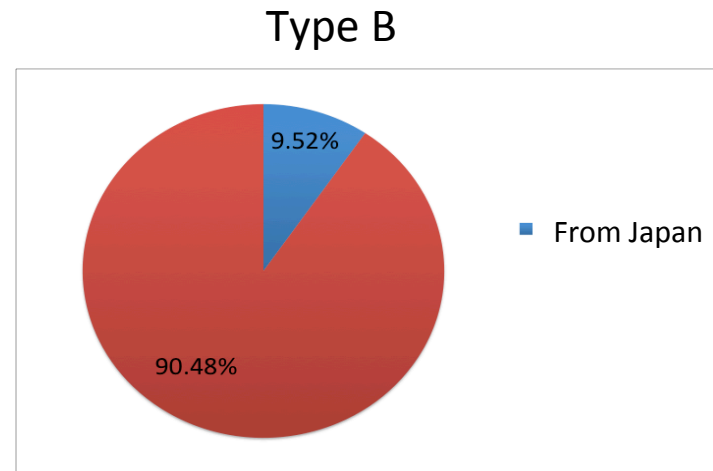

Participants from Japan

- Two types of participants
  - Start IPv6 service at IPv6 day: 23 sites (type A)
  - Already implemented IPv6: 67 domains/ 60 organizations (type B)