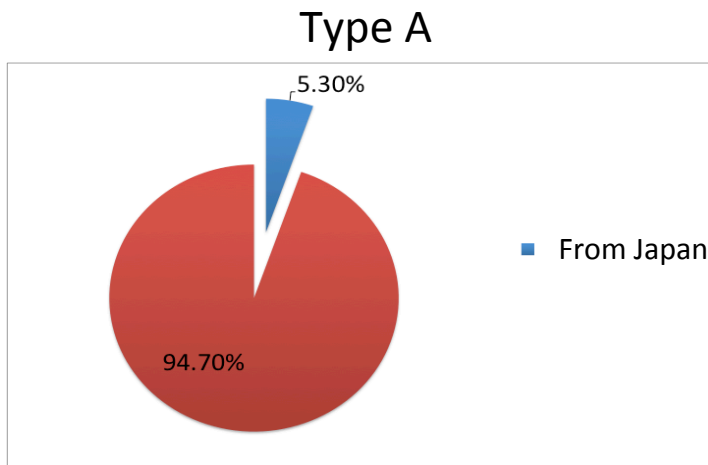

Participants from Japan

- Two types of participants
  - Start IPv6 service at IPv6 day: 23 sites (type A)
  - Already implemented IPv6: 67 domains/ 60 organizations (type B)