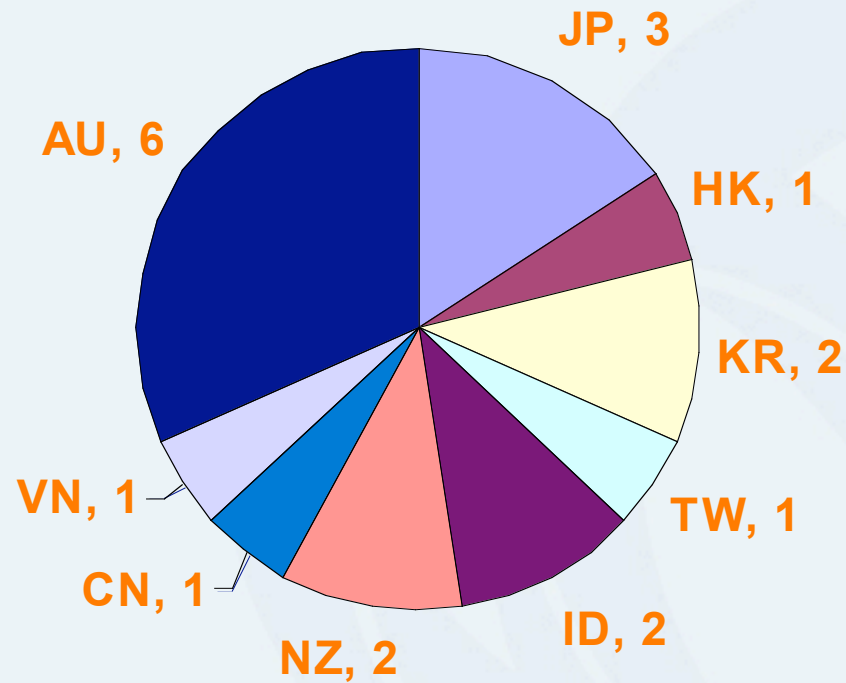

Note: Data current as at 31 Jan 2006

IANA allocations to RIRs

Number of /23s

RIRs allocations to LIRs/ISPs

Number of Allocations

APNIC allocations by economies

APNIC annual allocations

APNIC allocations by sizes

APNIC IXP assignments

All /48s except 4 are /64s

APNIC critical infrastructure assignments (/32s)

APNIC member assignments registered in whois database

Global IPv6 routing table

Data from APNIC Brisbane router on 30 Jan 2006