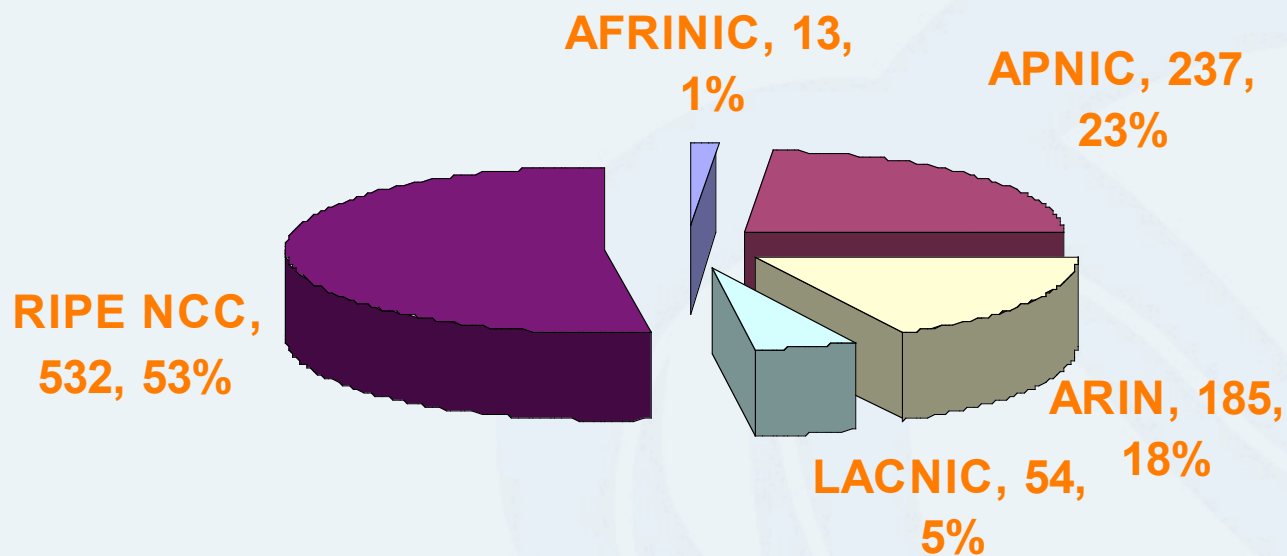

IPv6 Allocation Status Update

IPv6 Technical SIG, APNIC 21

March 1, 2006

Arth Paulite

Overview

- IANA allocations to RIRs
- RIRs allocations to LIRs/ISPs
- APNIC allocation and assignment details
- APNIC member assignment registrations
- Global IPv6 routing table

Note: Data current as at 31 Jan 2006

IANA allocations to RIRs

Number of /23s

RIRs allocations to LIRs/ISPs

Number of Allocations

APNIC allocations by economies

APNIC annual allocations

APNIC allocations by sizes

APNIC IXP assignments

All /48s except 4 are /64s

APNIC critical infrastructure assignments (/32s)

APNIC member assignments registered in whois database

Global IPv6 routing table

Data from APNIC Brisbane router on 30 Jan 2006