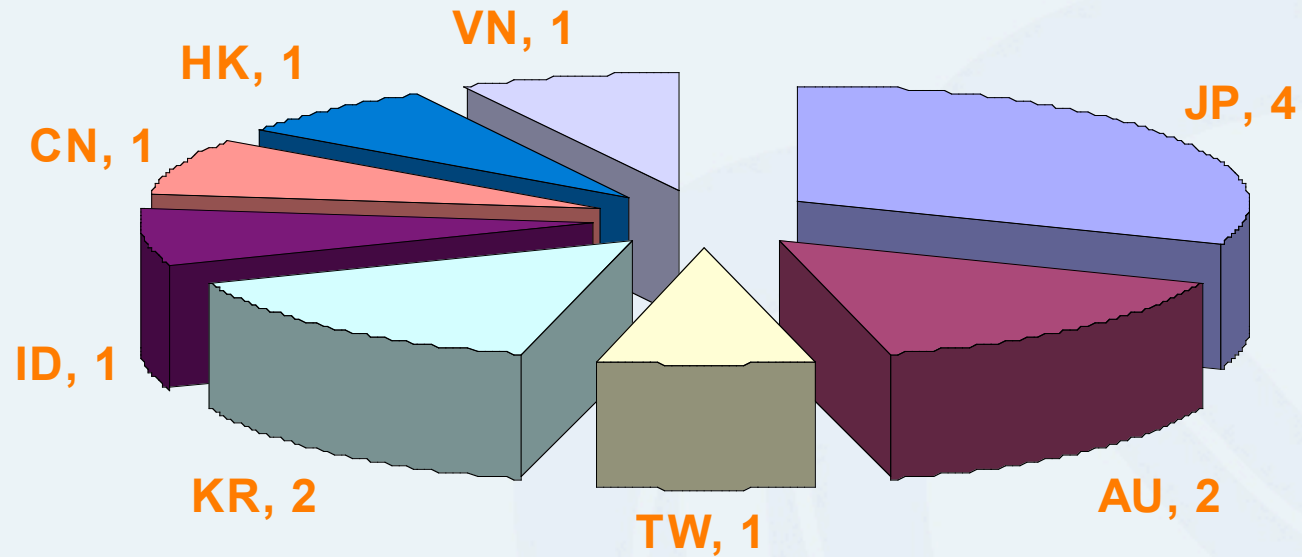

IPv6 Allocation Status Update

IPv6 Technical SIG, APNIC 21

March 1, 2006

Arth Paulite

Overview

- IANA allocations to RIRs
- RIRs allocations to LIRs/ISPs
- APNIC allocation and assignment details
- APNIC member assignment registrations
- Global IPv6 routing table

Note: Data current as at 31 Jan 2006

IANA allocations to RIRs

Number of /23s

RIRs allocations to LIRs/ISPs

Number of Allocations

APNIC allocations by economies

APNIC annual allocations

APNIC allocations by sizes

APNIC IXP assignments

All /48s except 4 are /64s

APNIC critical infrastructure assignments (/32s)

APNIC member assignments registered in whois database

Global IPv6 routing table

Data from APNIC Brisbane router on 30 Jan 2006