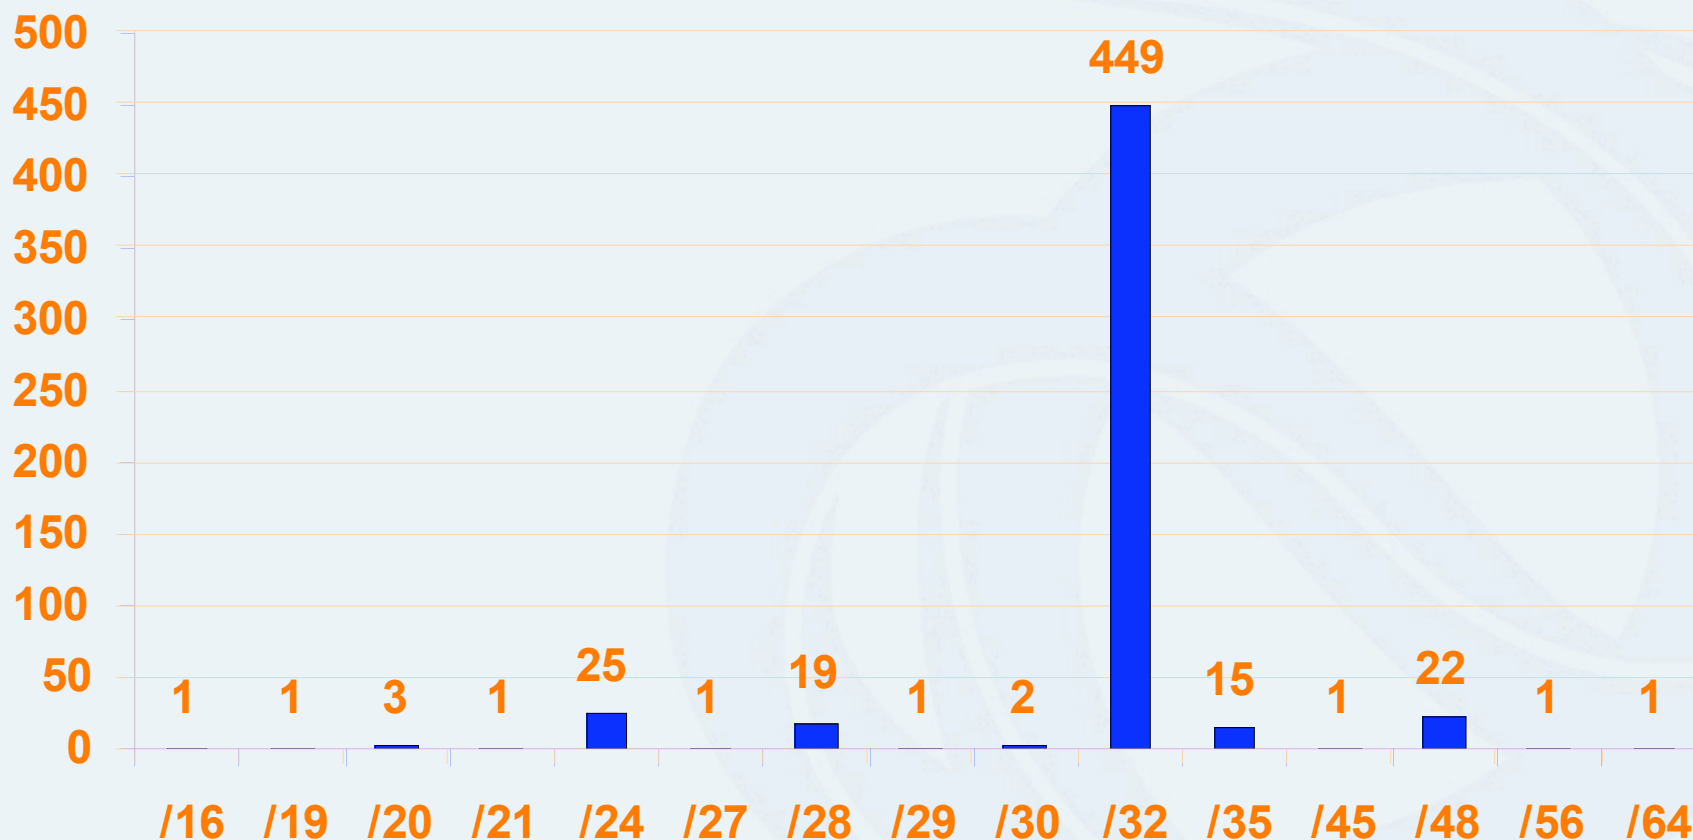

APNIC IXP assignments

All /48s except 4 are /64s

APNIC critical infrastructure assignments (/32s)

APNIC member assignments registered in whois database

Global IPv6 routing table

Data from APNIC Brisbane router on 30 Jan 2006