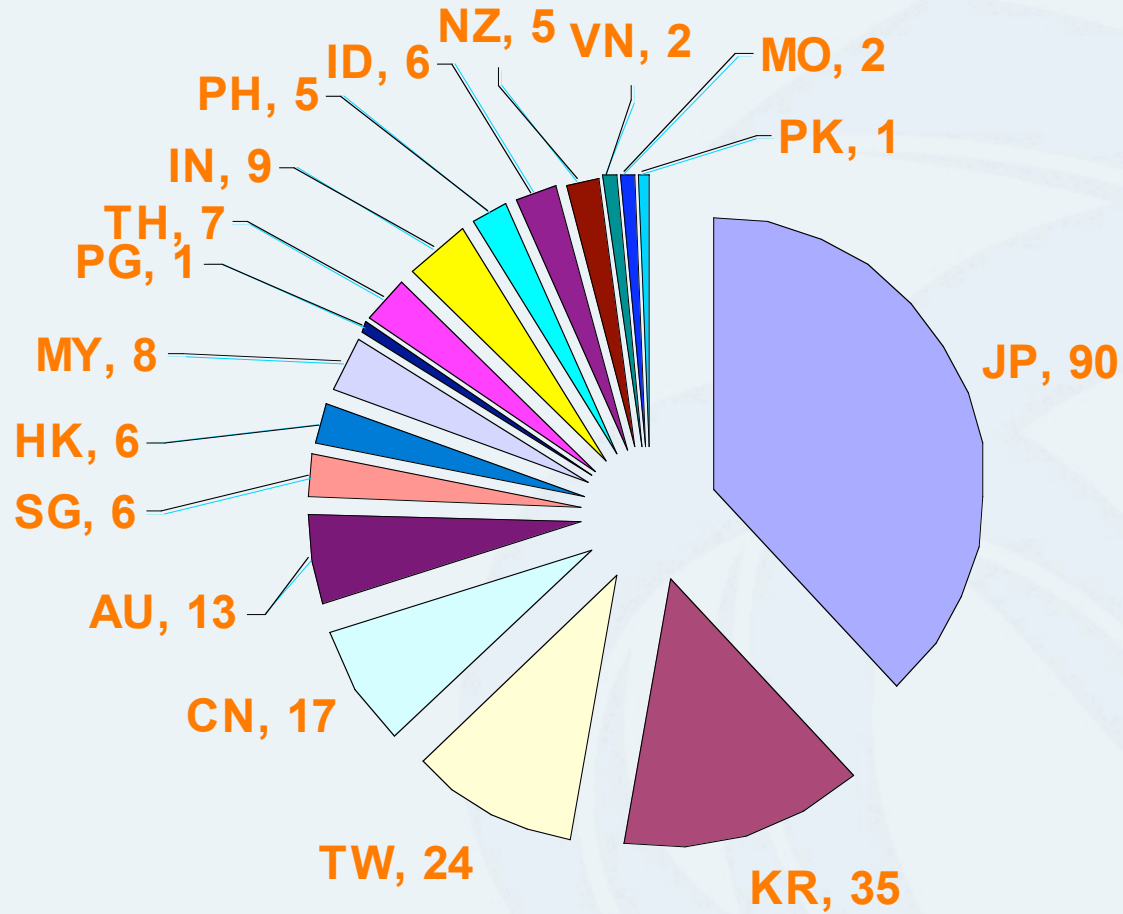

IPv6 Allocation Status Update

IPv6 Technical SIG, APNIC 21

March 1, 2006

Arth Paulite

Overview

- IANA allocations to RIRs
- RIRs allocations to LIRs/ISPs
- APNIC allocation and assignment details
- APNIC member assignment registrations
- Global IPv6 routing table

Note: Data current as at 31 Jan 2006

IANA allocations to RIRs

Number of /23s

RIRs allocations to LIRs/ISPs

Number of Allocations

APNIC allocations by economies

APNIC annual allocations

APNIC allocations by sizes

APNIC IXP assignments

All /48s except 4 are /64s

APNIC critical infrastructure assignments (/32s)

APNIC member assignments registered in whois database

Global IPv6 routing table

Data from APNIC Brisbane router on 30 Jan 2006