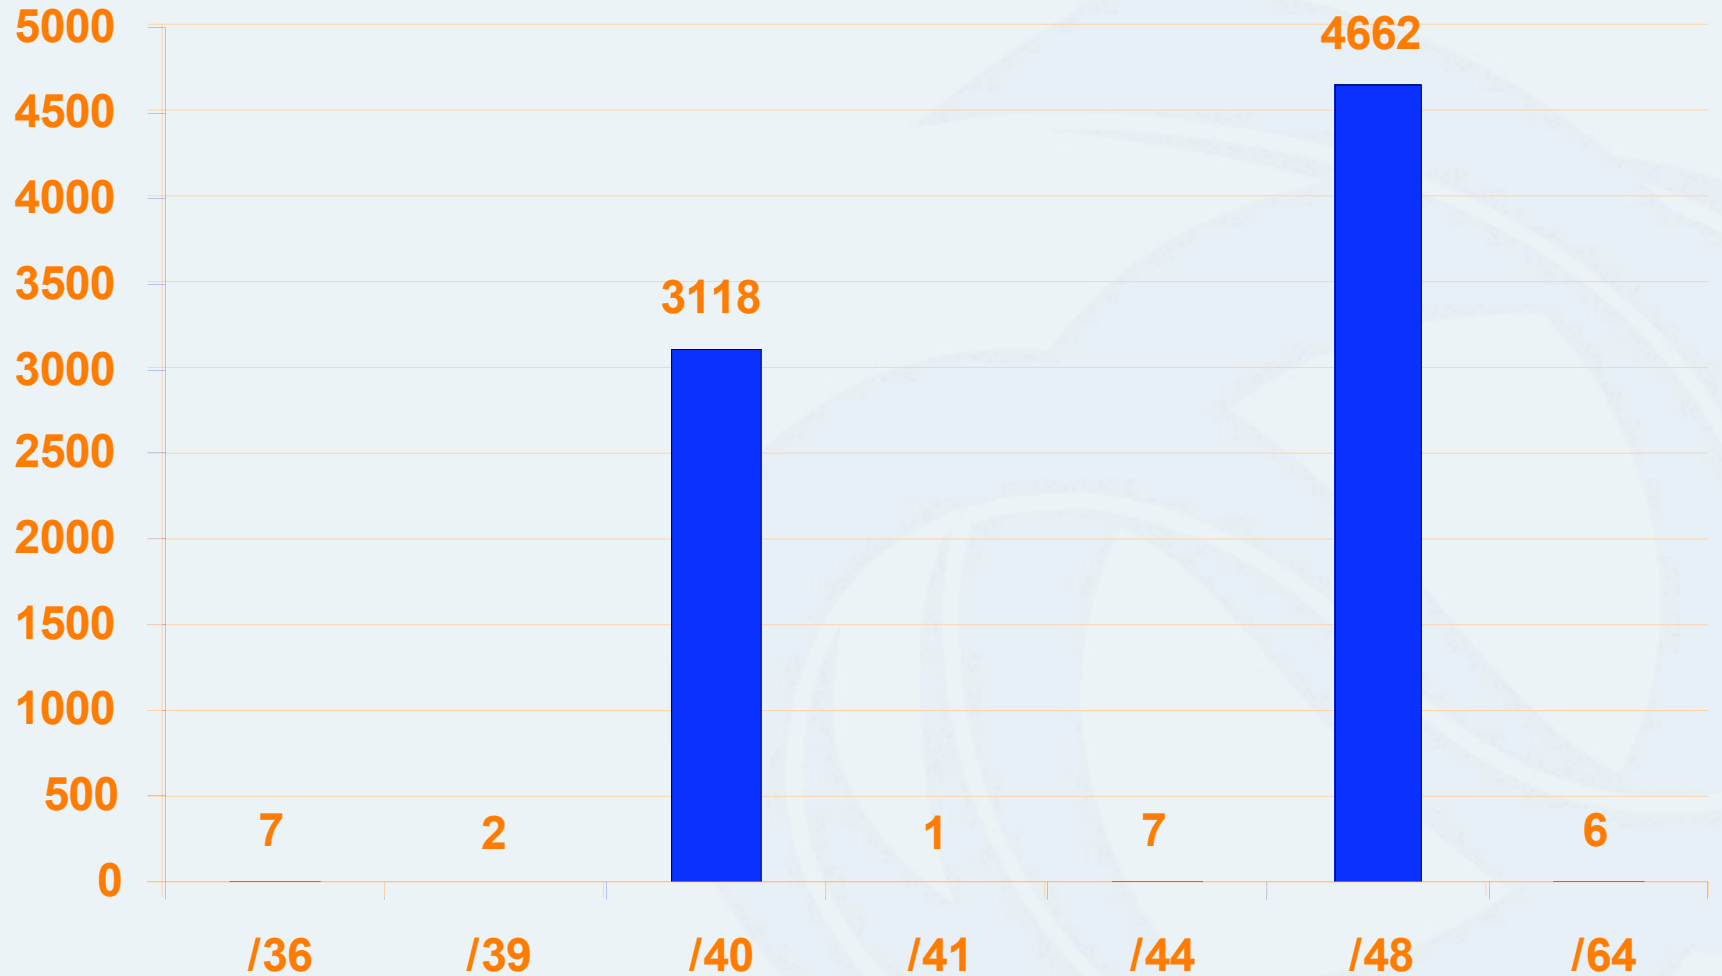

APNIC IXP assignments

All /48s except 4 are /64s

APNIC critical infrastructure assignments (/32s)

APNIC member assignments registered in whois database

Global IPv6 routing table

Data from APNIC Brisbane router on 30 Jan 2006