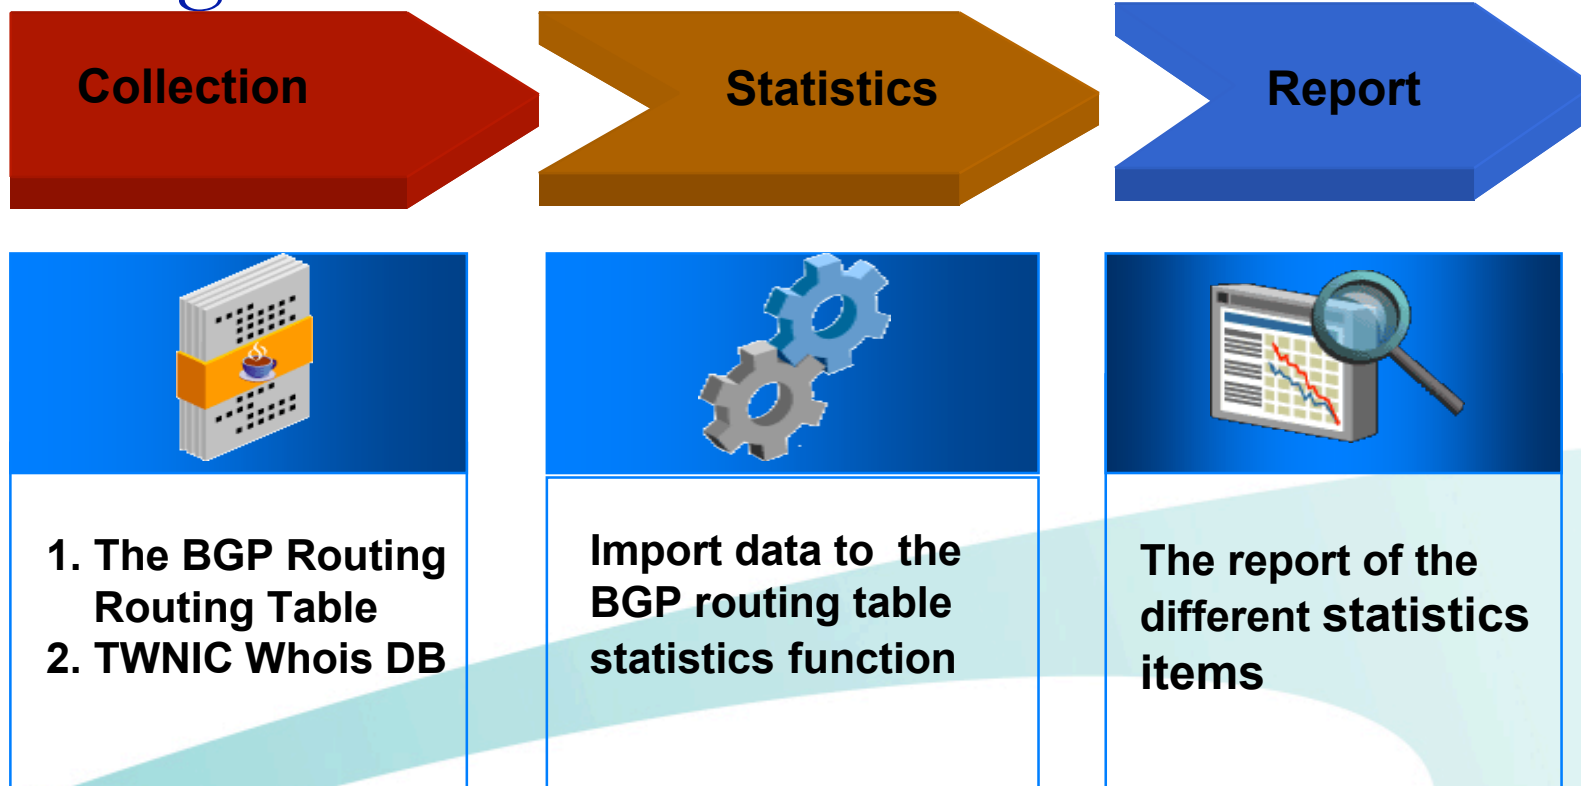

TWNIC member services(cont.)

- Service systems
 - RMS (Resource Management System)
 - Looking glass system
 - **Bandwidth connectivity survey system**
 - **Taiwan routing table statistics query system**
- Print & Research
 - 2005 Taiwan ISP Directory
 - **Taiwan Internet History project**
(<http://www.nethistory.org.tw/>)

2005 Taiwan ISP Directory

- 2005 Taiwan ISP Directory will be published in March.

Taiwan Routing Table Statistics query system

- Motivation & Purpose
 - ❑ In TWNIC 4th OPM, a project to analyzing the BGP routing table in Taiwan was proposed by TWNIC.
 - ❑ This project aims to analyze the BGP routing table and Whois DB that belongs to Taiwan LIRs, which will provide us the current usage status of LIRs in the IPv4 address and AS number.
 - ❑ The query system has been developed by the cooperation between TWNIC and some members, including Hinet, seednet, and APTG.

Work flow of the generation of the routing table statistics

The statistics query system of the BGP Routing Table in Taiwan

Statistics items

- The statistics of routing aggregation
 - No. of unique prefixes and no. of maximum aggregation
- The statistics of IP address/ASN by routing entries
 - No. of route entries, No. of span prefixes, and Average prefix average
- The statistics of ASN in Routing Table
 - No. of ASes, **origin-only ASes**, origin ASes announcing only one prefix, **transit AS**, transit-only AS, distinct AS paths, AS path length, and Max AS path length visible
- The comparison on WHOIS DB and Routing Table
 - **Total IP address in Taiwan, total ASN in Taiwan, *Prefixes from unregistered ASNs***, no. of special use prefixes, no. of prefixes smaller than registry allocations, and ***prefixes being announced from unallocated address space.***
- The statistics of prefix
 - Prefix length distribution