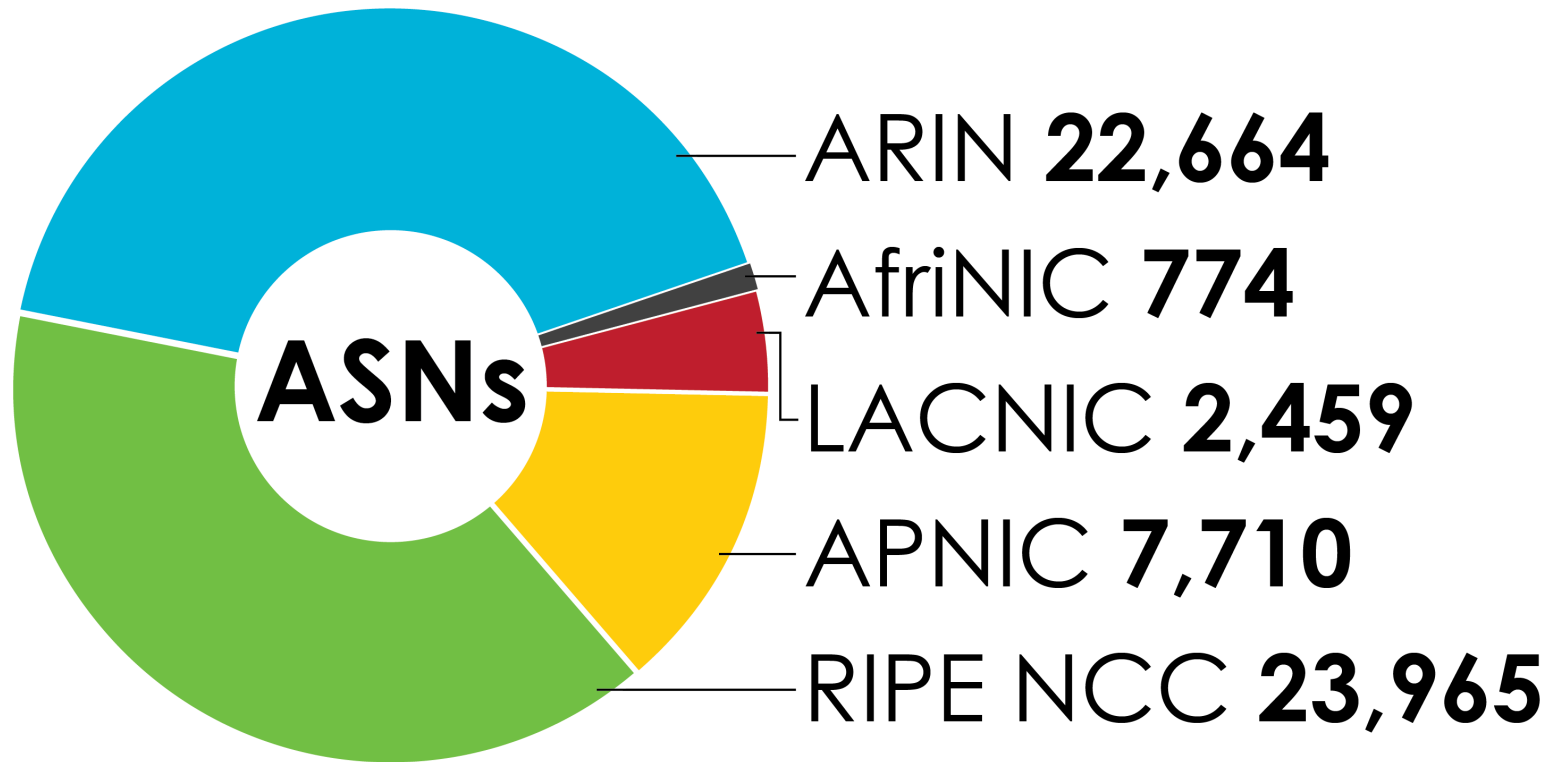

ASN ASSIGNMENTS (RIRs TO CUSTOMERS)

How many ASNs has each RIR assigned by year?

2001:610:240:0 193.0.0.202 62.109.128 195.048.02.03 178.12.02.02 2001:610:240
 193.0.0.203 2001:610:240:0 193.0.0.202 62.109.128 195.048.02.03 178.12.02.02 2001:610:240
 2001:610:240:0 193.0.0.202 62.109.128 195.048.02.03 178.12.02.02 2001:610:240
 193.0.0.203 2001:610:240:0 193.0.0.202 62.109.128 195.048.02.03 178.12.02.02 2001:610:240
 193.0.0.203 195.048.02.03 62.109.128 2001:610:240:0 193.0.0.202
 2001:610:240:0 193.0.0.202 62.109.128 195.048.02.03 178.12.02.02 2001:610:240
 193.0.0.203 2001:610:240:0 193.0.0.202 62.109.128 195.048.02.03 178.12.02.02 2001:610:240
 193.0.0.203 195.048.02.03 62.109.128 2001:610:240:0 193.0.0.202
 Number Resource Organization

ASN ASSIGNMENTS (RIRs TO CUSTOMERS)

How many total ASNs has each RIR assigned?
(Jan 1999 – Dec 2011)

2001-610-240-0 193.0.0.202 62-109-128 195-048-02-03 193-0-0-202 62-109-128 195-048-02-03 178-12-02-02 2001-610-240 193-0-0-203 195-048-02-03
62-109-128 195-048-02-03 193-0-0-202 62-109-128 195-048-02-03 178-12-02-02 2001-610-240-0 193-0-0-202
193-0-0-203 2001-610-240-0 193-0-0-202 62-109-128 195-048-02-03 178-12-02-02 2001-610-240 193-0-0-203 195-048-02-03
2001-610-240-0 193-0-0-202 62-109-128 195-048-02-03 178-12-02-02 2001-610-240 193-0-0-203 195-048-02-03
Number Resource Organization