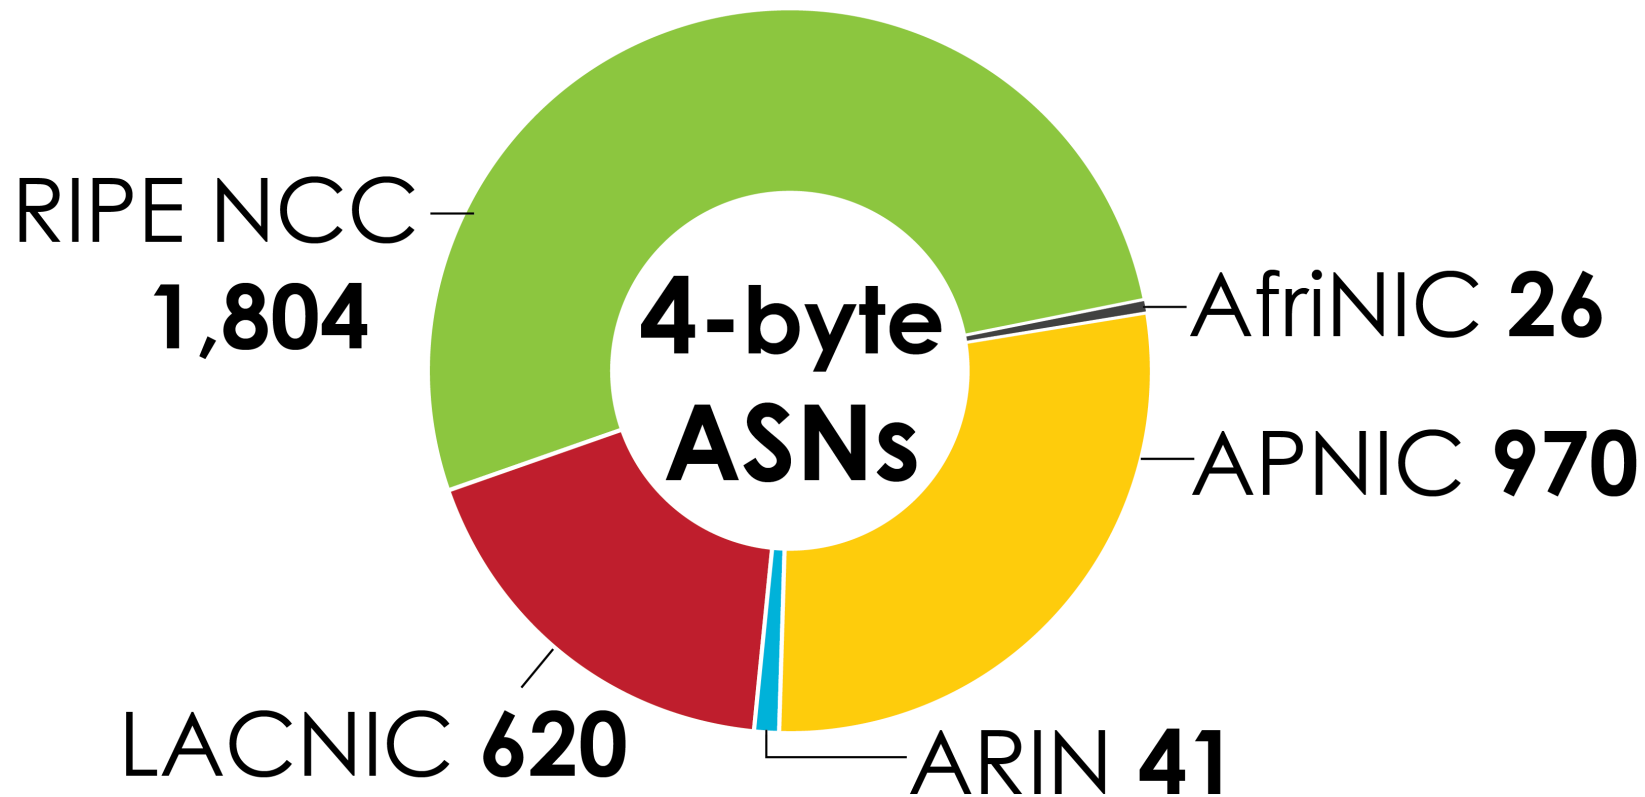

ASN ASSIGNMENTS (RIRs TO CUSTOMERS)

How many total ASNs has each RIR assigned?
(Jan 1999 – Dec 2011)

2001-610-240-0 193.0.0.202 62-109-128 195-048-02-03 193-0-0-202 62-109-128 195-048-02-03 178-12-02-02 2001-610-240 193-0-0-203 195-048-02-03
62-109-128 195-048-02-03 193-0-0-202 62-109-128 195-048-02-03 178-12-02-02 2001-610-240-0 193-0-0-202
193-0-0-203 2001-610-240-0 193-0-0-202 62-109-128 195-048-02-03 178-12-02-02 2001-610-240 193-0-0-203 195-048-02-03
2001-610-240-0 193-0-0-202 62-109-128 195-048-02-03 178-12-02-02 2001-610-240 193-0-0-203 195-048-02-03
Number Resource Organization

4-BYTE ASN ASSIGNMENTS

How many 4-byte ASNs has each RIR assigned by year?

2001-610-240-0 193.0.0.202 62.109.128 195.048.02.03 178.12.02.02 2001-610-240 193.0.0.203 195.048.02.03
62.109.128 195.048.02.03 178.12.02.02 2001-610-240 193.0.0.202 62.109.128 195.048.02.03 178.12.02.02 2001-610-240 193.0.0.203
193.0.0.203 2001-610-240-0 193.0.0.202 62.109.128 195.048.02.03 178.12.02.02 2001-610-240 193.0.0.202
2001-610-240-0 193.0.0.202 62.109.128 195.048.02.03 178.12.02.02 2001-610-240 193.0.0.203 195.048.02.03
Number Resource Organization

4-BYTE ASN ASSIGNMENTS

How many total 4-byte ASNs has each RIR assigned?
(Jan 2007 – Dec 2011)

2001:610:240:0 193.0.0.202 62:109:128 195:048:02:03 178:12:02:02 2001:610:240 193.0.0.203 195:048:02:03
 62:109:128 195:048:02:03 193.0.0.202 62:109:128 195:048:02:03 178:12:02:02 2001:610:240 193.0.0.203 195:048:02:03
 193.0.0.203 2001:610:240:0 193.0.0.202 62:109:128 195:048:02:03 178:12:02:02 2001:610:240 193.0.0.203 195:048:02:03
 2001:610:240:0 193.0.0.202 62:109:128 195:048:02:03 178:12:02:02 2001:610:240 193.0.0.203 195:048:02:03
 Number Resource Organization