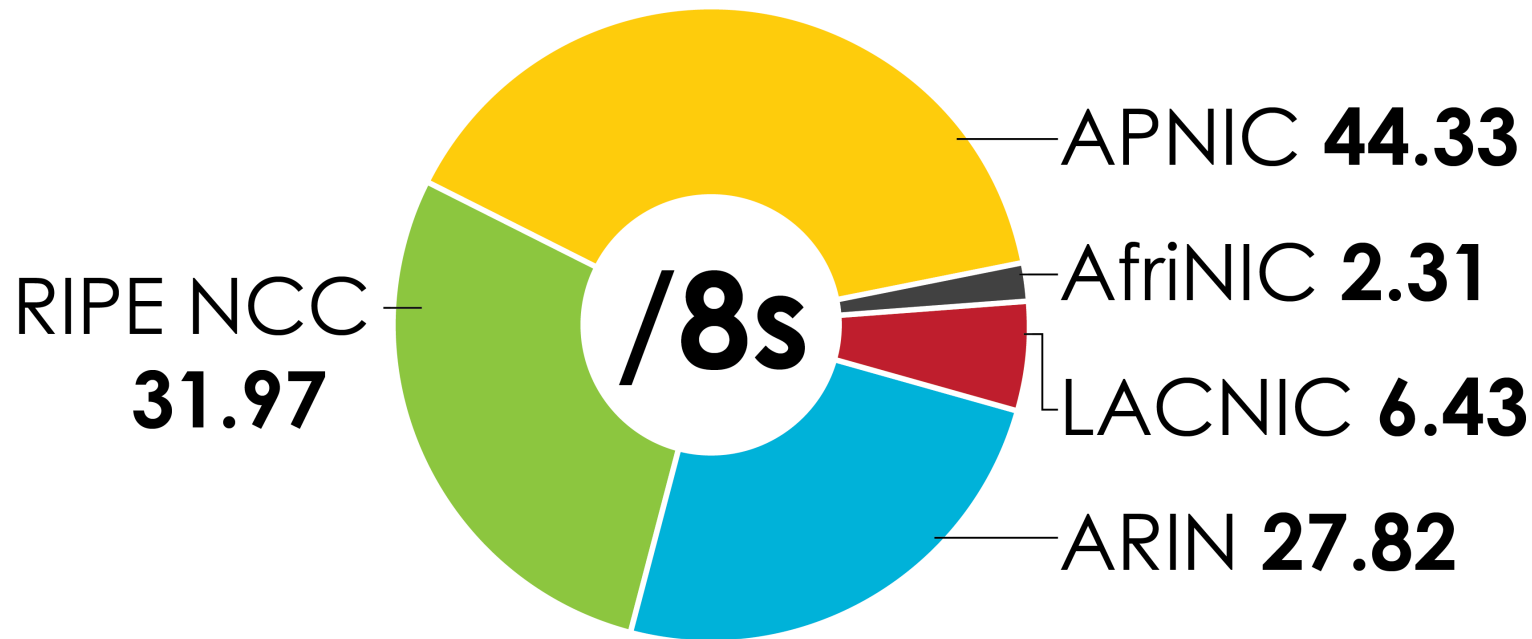

INTERNET NUMBER RESOURCE STATUS REPORT

As of 30 December 2011

Prepared by
Regional Internet Registries
AfriNIC, APNIC, ARIN, LACNIC and the RIPE NCC

2001:610:240:0 193.0.0.202 62.109.128 195.048.02.03 178.12.02.02 2001:610:240 193.0.0.203 195.048.02.03
62.109.128 195.048.02.03 178.12.02.02 2001:610:240 193.0.0.202 62.109.128 195.048.02.03 178.12.02.02 2001:610:240 193.0.0.203 195.048.02.03
193.0.0.203 2001:610:240:0 193.0.0.202 62.109.128 195.048.02.03 178.12.02.02 2001:610:240 193.0.0.203 195.048.02.03
2001:610:240:0 193.0.0.202 62.109.128 195.048.02.03 178.12.02.02 2001:610:240 193.0.0.203 195.048.02.03
Number Resource Organization

IPv4 ADDRESS SPACE ISSUED (RIRs TO CUSTOMERS)

In terms of /8s, how much total space has each RIR issued?
(Jan 1999 – Dec 2011)

2001:610:240:0 193.0.0.202 62.109.128 195.048.02.03 178.12.02.02 2001:610:240 193.0.0.203 195.048.02.03
62.109.128 195.048.02.03 193.0.0.202 62.109.128 195.048.02.03 178.12.02.02 2001:610:240 193.0.0.203 195.048.02.03
193.0.0.203 2001:610:240:0 193.0.0.202 62.109.128 195.048.02.03 178.12.02.02 2001:610:240 193.0.0.203 195.048.02.03
2001:610:240:0 193.0.0.202 62.109.128 195.048.02.03 178.12.02.02 2001:610:240 193.0.0.203 195.048.02.03
Number Resource Organization