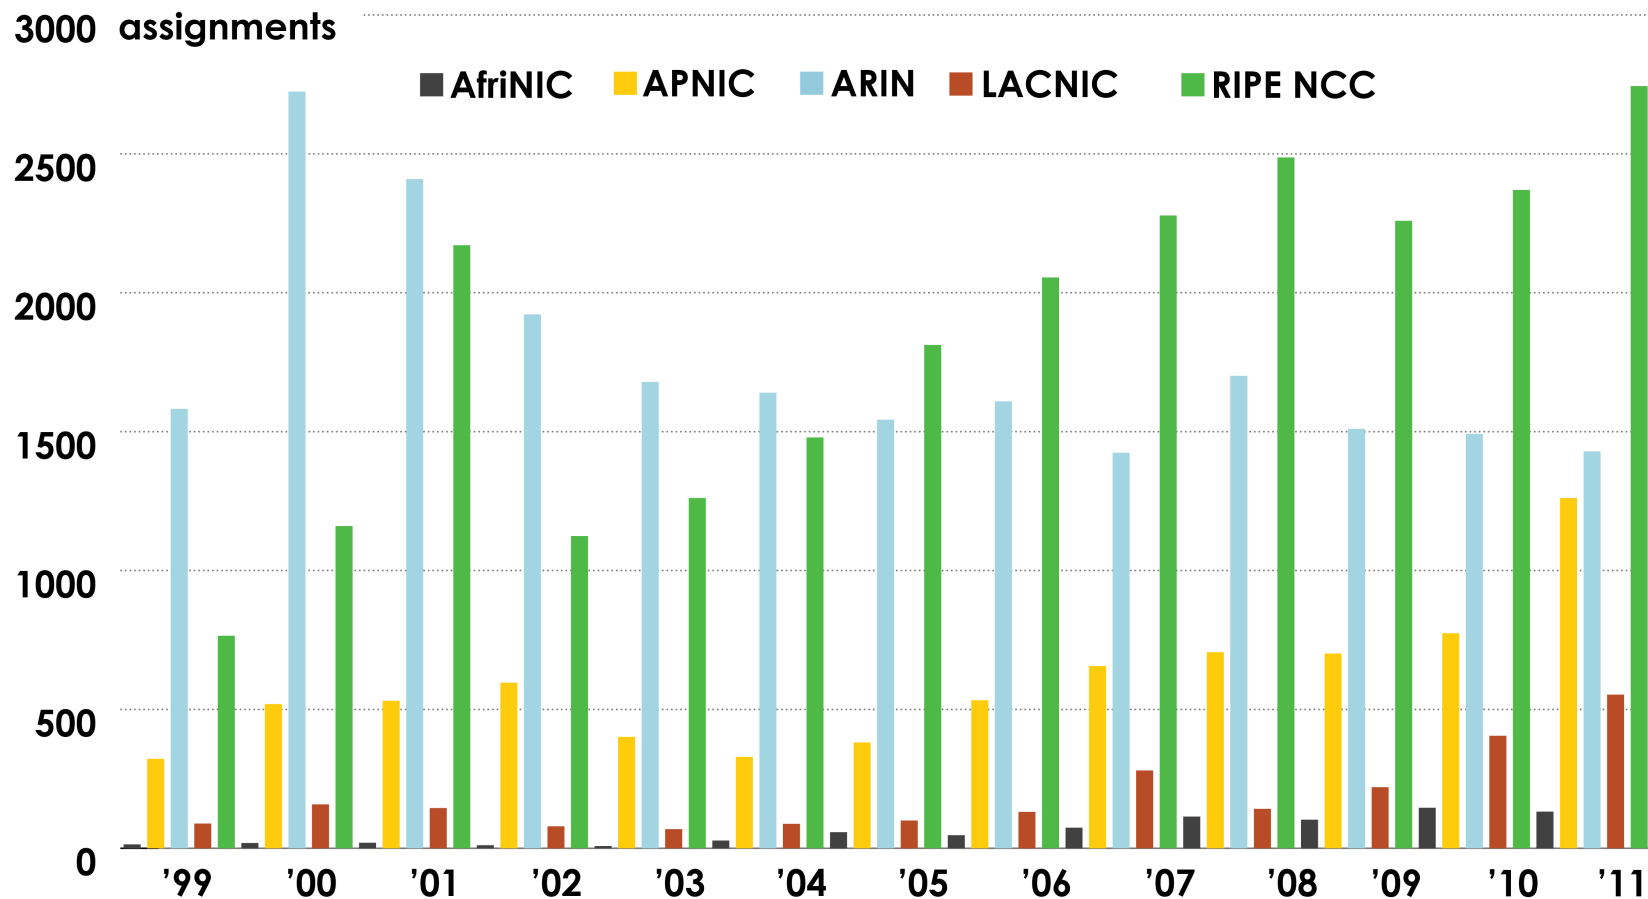

IPv4 ADDRESS SPACE ISSUED (RIRs TO CUSTOMERS)

In terms of /8s, how much total space has each RIR issued?
(Jan 1999 – Dec 2011)

2001:610:240:0 193.0.0.202 62.109.128 195.048.02.03 178.12.02.02 2001:610:240 193.0.0.203 195.048.02.03
62.109.128 195.048.02.03 193.0.0.202 62.109.128 195.048.02.03 178.12.02.02 2001:610:240 193.0.0.203 195.048.02.03
193.0.0.203 2001:610:240:0 193.0.0.202 62.109.128 195.048.02.03 178.12.02.02 2001:610:240 193.0.0.203 195.048.02.03
2001:610:240:0 193.0.0.202 62.109.128 195.048.02.03 178.12.02.02 2001:610:240 193.0.0.203 195.048.02.03
Number Resource Organization

ASN ASSIGNMENTS (RIRs TO CUSTOMERS)

How many ASNs has each RIR assigned by year?

2001:610:240:0 193.0.0.202 62.109.128 195.048.02.03 178.12.02.02 2001:610:240
 193.0.0.203 2001:610:240:0 193.0.0.202 62.109.128 195.048.02.03 178.12.02.02 2001:610:240
 2001:610:240:0 193.0.0.202 62.109.128 195.048.02.03 178.12.02.02 2001:610:240
 193.0.0.203 2001:610:240:0 193.0.0.202 62.109.128 195.048.02.03 178.12.02.02 2001:610:240
 193.0.0.203 195.048.02.03 62.109.128 2001:610:240:0 193.0.0.202
 2001:610:240:0 193.0.0.202 62.109.128 195.048.02.03 178.12.02.02 2001:610:240
 193.0.0.203 2001:610:240:0 193.0.0.202 62.109.128 195.048.02.03 178.12.02.02 2001:610:240
 193.0.0.203 195.048.02.03 62.109.128 2001:610:240:0 193.0.0.202
 Number Resource Organization

ASN ASSIGNMENTS (RIRs TO CUSTOMERS)

How many total ASNs has each RIR assigned?
(Jan 1999 – Dec 2011)

2001-610-240-0 193.0.0.202 62-109-128 195-048-02-03 193-0-0-202 62-109-128 195-048-02-03 178-12-02-02 2001-610-240 193-0-0-203 195-048-02-03
62-109-128 195-048-02-03 193-0-0-202 62-109-128 195-048-02-03 178-12-02-02 2001-610-240-0 193-0-0-202
193-0-0-203 2001-610-240-0 193-0-0-202 62-109-128 195-048-02-03 178-12-02-02 2001-610-240 193-0-0-203 195-048-02-03
2001-610-240-0 193-0-0-202 62-109-128 195-048-02-03 178-12-02-02 2001-610-240 193-0-0-203 195-048-02-03
Number Resource Organization