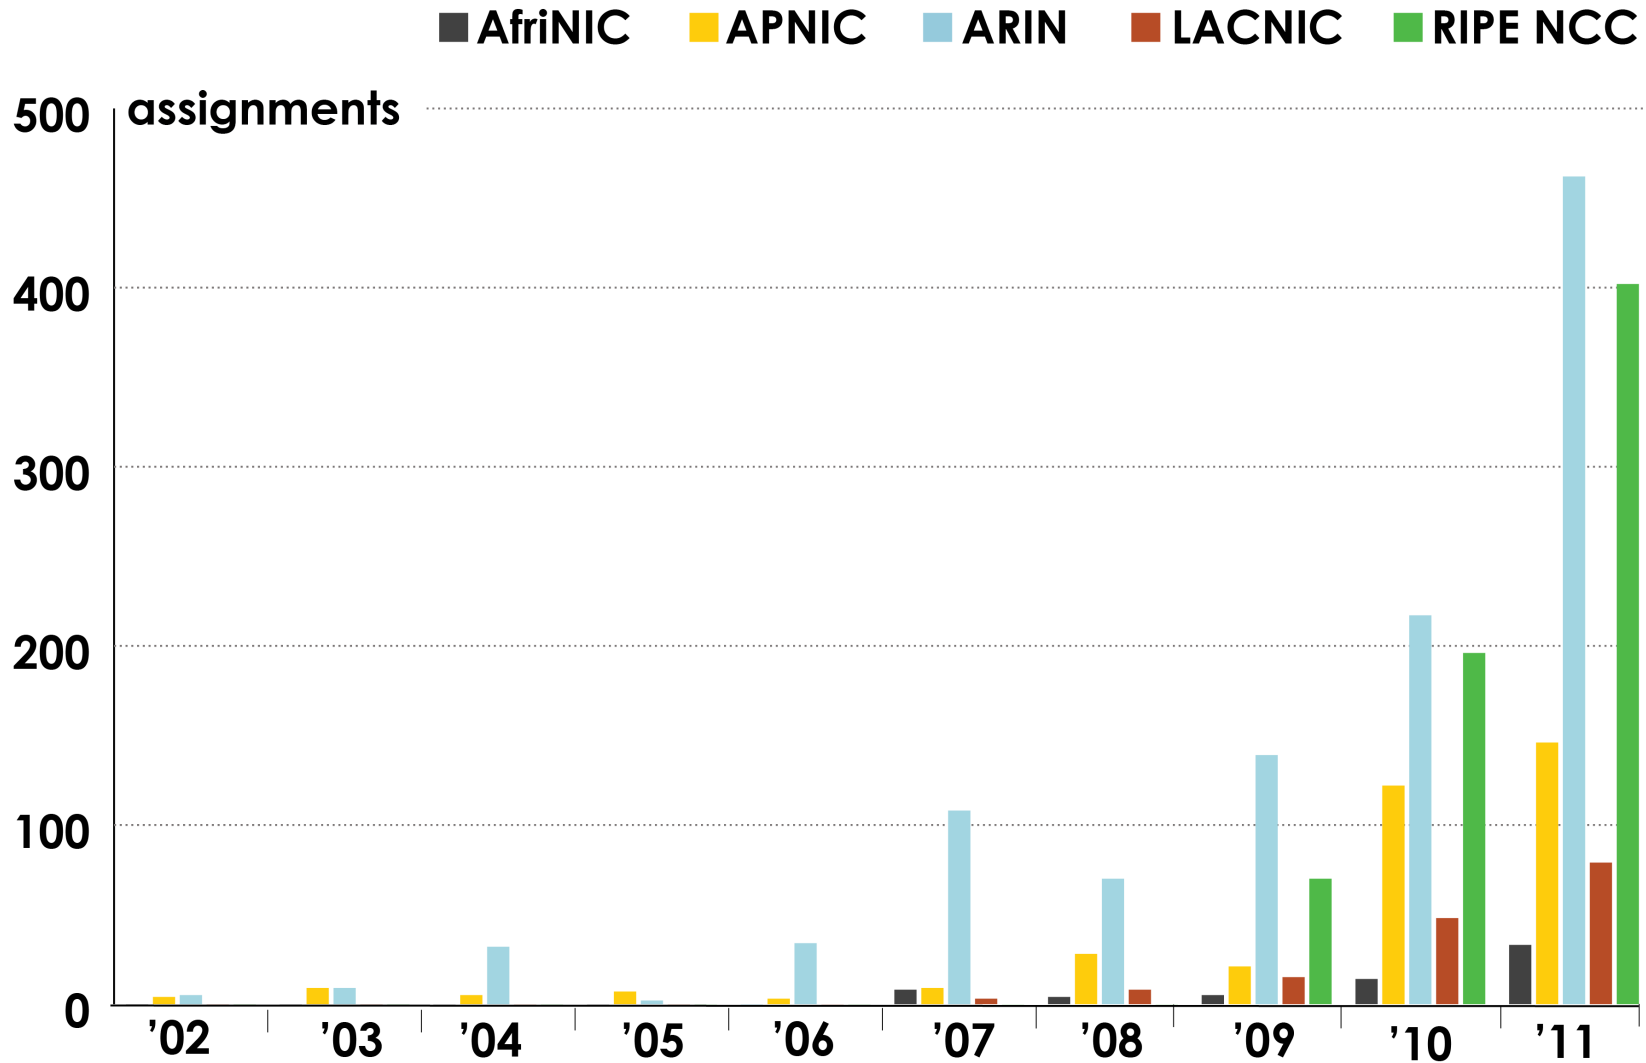

IPV6 ASSIGNMENTS RIRS TO END-USERS

2001:610:240:0 193.0.0.202 62.109.128 195.048.02.03 178.12.02.02 2001:610:240 193.0.0.203 195.048.02.03
62.109.128 195.048.02.03 178.12.02.02 2001:610:240 193.0.0.202 62.109.128 195.048.02.03 178.12.02.02 2001:610:240 193.0.0.203
193.0.0.203 2001:610:240:0 193.0.0.202 62.109.128 195.048.02.03 178.12.02.02 2001:610:240 193.0.0.202
2001:610:240:0 193.0.0.202 62.109.128 195.048.02.03 178.12.02.02 2001:610:240 193.0.0.203 195.048.02.03
Number Resource Organization