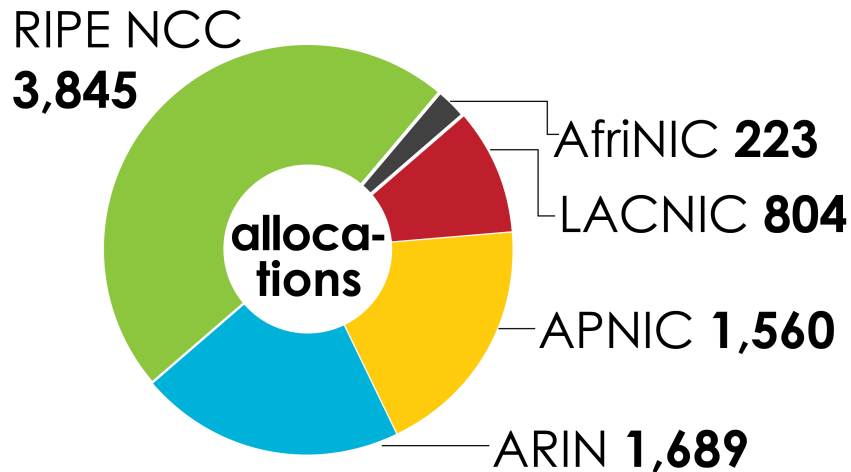

IPv6 Allocations RIRs to LIRs/ISPs

How many allocations have been made by each RIR by year?

1500 allocations

■ AfriNIC ■ APNIC ■ ARIN ■ LACNIC ■ RIPE NCC

1200

900

600

300

0

'99 '00 '01 '02 '03 '04 '05 '06 '07 '08 '09 '10 '11

2001-610-240-0 193.0.0.202 62.109.128 195.048.02.03 178.12.02.02 2001-610-240 193.0.0.203 195.048.02.03
 62.109.128 195.048.02.03 178.12.02.02 2001-610-240 193.0.0.202 62.109.128 195.048.02.03 178.12.02.02 2001-610-240 193.0.0.203
 193.0.0.203 2001-610-240-0 193.0.0.202 62.109.128 195.048.02.03 178.12.02.02 2001-610-240 193.0.0.202
 2001-610-240-0 193.0.0.202 62.109.128 195.048.02.03 178.12.02.02 2001-610-240 193.0.0.203 195.048.02.03
 Number Resource Organization

IPv6 ALLOCATIONS RIRs to LIRs/ISPs

(Jan 1999 – Dec 2011)

How many total allocations have been made by each RIR?

In terms of /32s, how much total space has each RIR allocated?

2001:610:240:0 193.0.0.202 62.109.128 195.048.02.03 178.12.02.02 2001:610:240 193.0.0.203 195.048.02.03 62.109.128 2001:610:240 193.0.0.202 62.109.128 195.048.02.03 178.12.02.02 2001:610:240 193.0.0.203 2001:610:240:0 193.0.0.202 62.109.128 195.048.02.03 178.12.02.02 2001:610:240 193.0.0.203 2001:610:240:0 193.0.0.202 62.109.128 195.048.02.03 178.12.02.02 2001:610:240 193.0.0.203