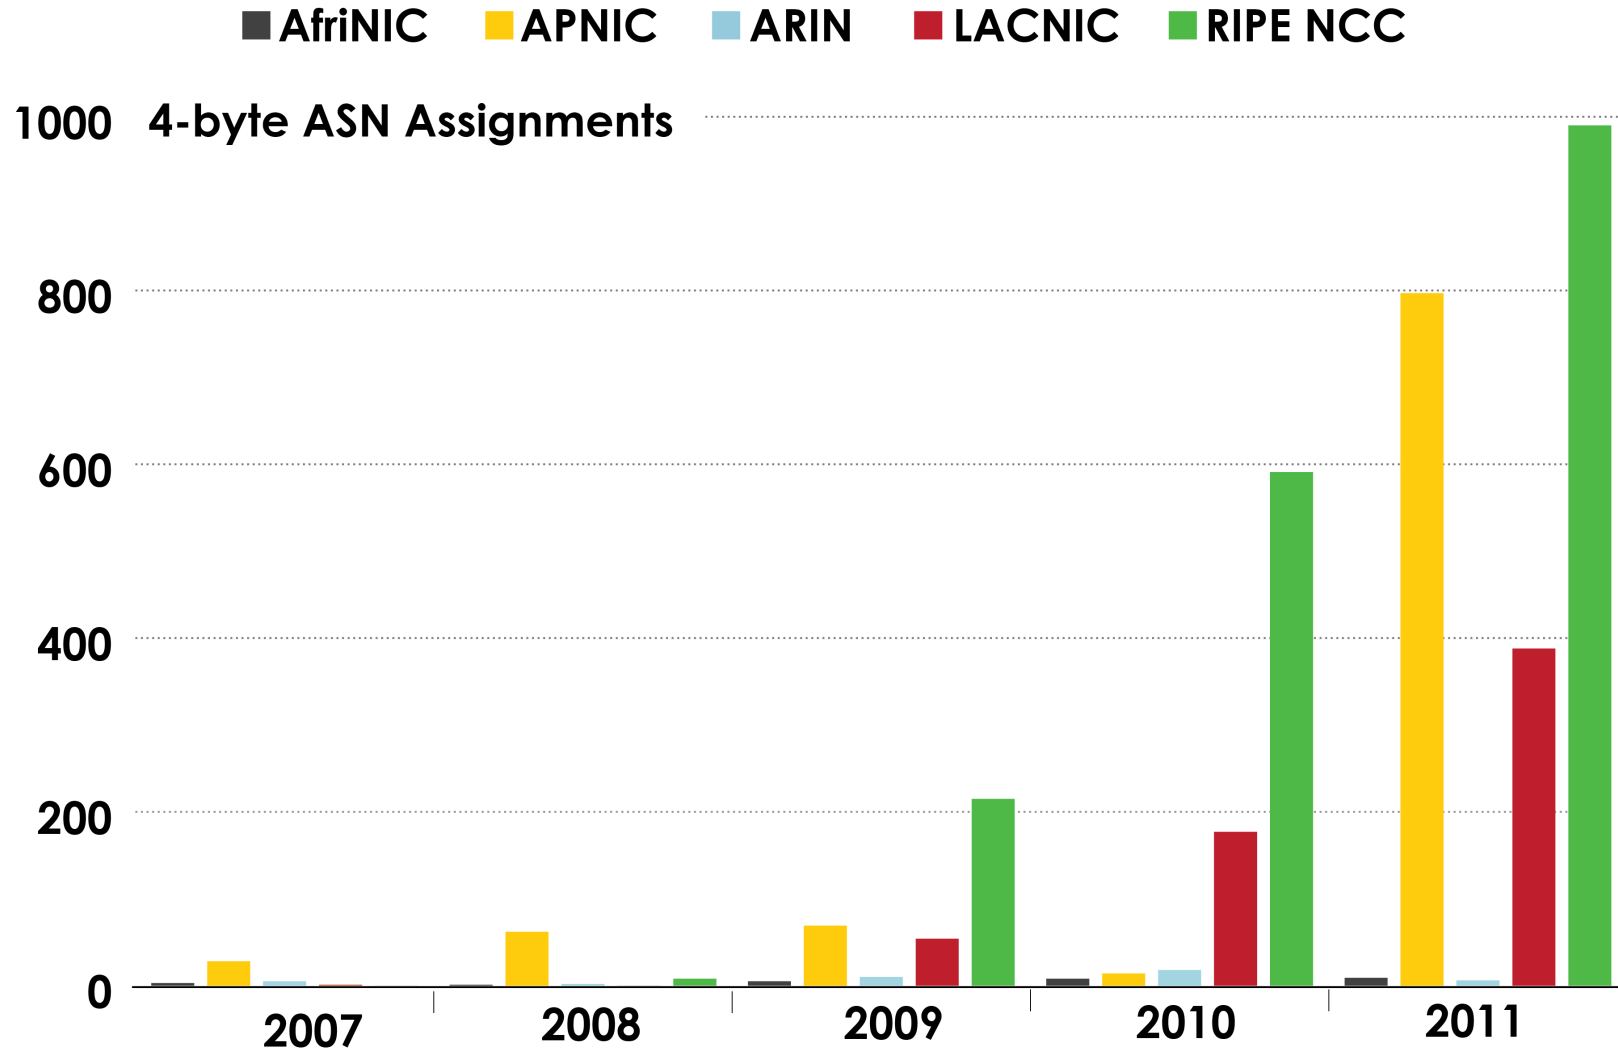

ASN ASSIGNMENTS (RIRs TO CUSTOMERS)

How many ASNs has each RIR assigned by year?

2001:610:240:0 193.0.0.202 62.109.128 195.048.02.03 178.12.02.02 2001:610:240
 193.0.0.203 2001:610:240:0 193.0.0.202 62.109.128 195.048.02.03 178.12.02.02 2001:610:240
 2001:610:240:0 193.0.0.202 62.109.128 195.048.02.03 178.12.02.02 2001:610:240
 193.0.0.203 2001:610:240:0 193.0.0.202 62.109.128 195.048.02.03 178.12.02.02 2001:610:240
 193.0.0.203 195.048.02.03 62.109.128 2001:610:240:0 193.0.0.202
 2001:610:240:0 193.0.0.202 62.109.128 195.048.02.03 178.12.02.02 2001:610:240
 193.0.0.203 2001:610:240:0 193.0.0.202 62.109.128 195.048.02.03 178.12.02.02 2001:610:240
 193.0.0.203 195.048.02.03 62.109.128 2001:610:240:0 193.0.0.202
 Number Resource Organization

ASN ASSIGNMENTS (RIRs TO CUSTOMERS)

How many total ASNs has each RIR assigned?
(Jan 1999 – Dec 2011)

2001-610-240-0 193.0.0.202 62-109-128 195-048-02-03 193-0-0-202 62-109-128 195-048-02-03 178-12-02-02 2001-610-240 193-0-0-203 195-048-02-03
62-109-128 195-048-02-03 193-0-0-202 62-109-128 195-048-02-03 178-12-02-02 2001-610-240-0 193-0-0-202
193-0-0-203 2001-610-240-0 193-0-0-202 62-109-128 195-048-02-03 178-12-02-02 2001-610-240 193-0-0-203 195-048-02-03
2001-610-240-0 193-0-0-202 62-109-128 195-048-02-03 178-12-02-02 2001-610-240 193-0-0-203 195-048-02-03
Number Resource Organization

4-BYTE ASN ASSIGNMENTS

How many 4-byte ASNs has each RIR assigned by year?

2001-610-240-0 193.0.0.202 62.109.128 195.048.02.03 178.12.02.02 2001-610-240 193.0.0.203 195.048.02.03
62.109.128 195.048.02.03 178.12.02.02 2001-610-240 193.0.0.202 62.109.128 195.048.02.03 178.12.02.02 2001-610-240 193.0.0.203
193.0.0.203 2001-610-240-0 193.0.0.202 62.109.128 195.048.02.03 178.12.02.02 2001-610-240 193.0.0.202
2001-610-240-0 193.0.0.202 62.109.128 195.048.02.03 178.12.02.02 2001-610-240 193.0.0.203 195.048.02.03
Number Resource Organization