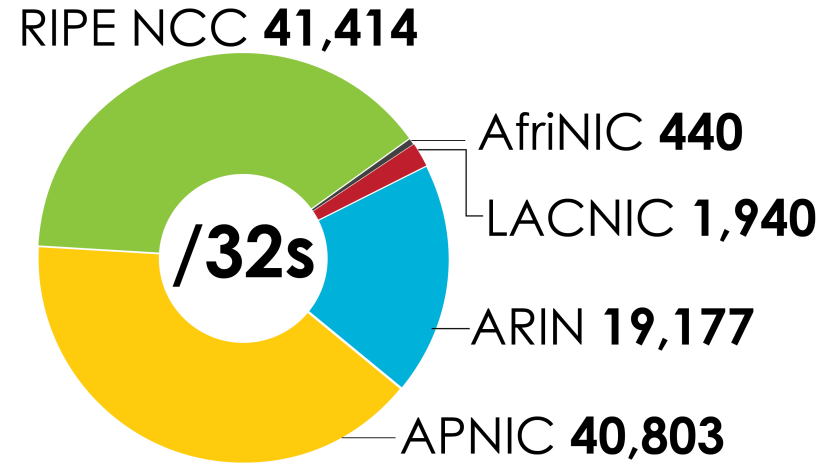

IPv6 Allocations RIRs to LIRs/ISPs

How many allocations have been made by each RIR by year?

1500 allocations

■ AfriNIC ■ APNIC ■ ARIN ■ LACNIC ■ RIPE NCC

1200

900

600

300

0

'99 '00 '01 '02 '03 '04 '05 '06 '07 '08 '09 '10 '11

2001-610-240-0 193.0.0.202 62.109.128 195.048.02.03 178.12.02.02 2001-610-240 193.0.0.203 195.048.02.03
 62.109.128 195.048.02.03 178.12.02.02 2001-610-240 193.0.0.202 62.109.128 195.048.02.03 178.12.02.02 2001-610-240 193.0.0.203
 193.0.0.203 2001-610-240-0 193.0.0.202 62.109.128 195.048.02.03 178.12.02.02 2001-610-240 193.0.0.202
 2001-610-240-0 193.0.0.202 62.109.128 195.048.02.03 178.12.02.02 2001-610-240 193.0.0.203 195.048.02.03
 Number Resource Organization

IPv6 ALLOCATIONS RIRs to LIRs/ISPs

(Jan 1999 – Dec 2011)

How many total allocations have been made by each RIR?

In terms of /32s, how much total space has each RIR allocated?

2001:610:240:0 193.0.0.202 62.109.128 195.048.02.03 178.12.02.02 2001:610:240 193.0.0.203 195.048.02.03 62.109.128 2001:610:240 193.0.0.202 62.109.128 195.048.02.03 178.12.02.02 2001:610:240 193.0.0.203 2001:610:240:0 193.0.0.202 62.109.128 195.048.02.03 178.12.02.02 2001:610:240 193.0.0.203 2001:610:240:0 193.0.0.202 62.109.128 195.048.02.03 178.12.02.02 2001:610:240 193.0.0.203