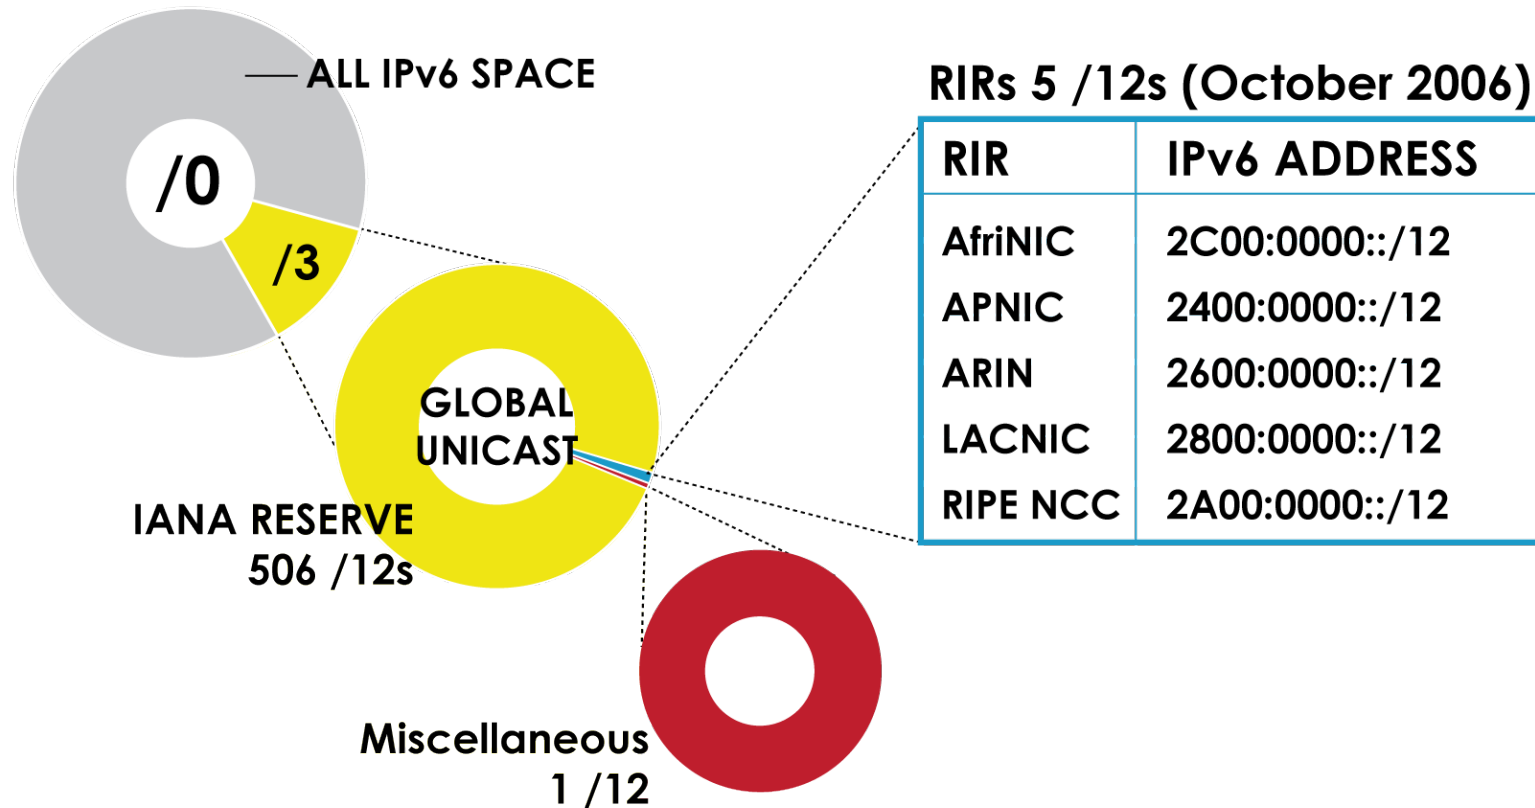

4-BYTE ASN ASSIGNMENTS

How many 4-byte ASNs has each RIR assigned by year?

2001-610-240-0 193.0.0.202 62.109.128 195.048.02.03 178.12.02.02 2001-610-240 193.0.0.203 195.048.02.03
62.109.128 195.048.02.03 178.12.02.02 2001-610-240 193.0.0.202 62.109.128 195.048.02.03 178.12.02.02 2001-610-240 193.0.0.203
193.0.0.203 2001-610-240-0 193.0.0.202 62.109.128 195.048.02.03 178.12.02.02 2001-610-240 193.0.0.202
2001-610-240-0 193.0.0.202 62.109.128 195.048.02.03 178.12.02.02 2001-610-240 193.0.0.203 195.048.02.03
Number Resource Organization

4-BYTE ASN ASSIGNMENTS

How many total 4-byte ASNs has each RIR assigned?
(Jan 2007 – Dec 2011)

2001:610:240:0 193.0.0.202 62:109:128 195:048:02:03 178:12:02:02 2001:610:240 193.0.0.203 195:048:02:03
 62:109:128 195:048:02:03 193.0.0.202 62:109:128 195:048:02:03 178:12:02:02 2001:610:240 193.0.0.203 195:048:02:03
 193.0.0.203 2001:610:240:0 193.0.0.202 62:109:128 195:048:02:03 178:12:02:02 2001:610:240 193.0.0.203 195:048:02:03
 2001:610:240:0 193.0.0.202 62:109:128 195:048:02:03 178:12:02:02 2001:610:240 193.0.0.203 195:048:02:03
 Number Resource Organization

IPv6 ADDRESS SPACE

How much has been allocated to the RIRs?

2001:610:240:0 193.0.0.202 62:109:128 195:048:02:03 178:12:02:02 2001:610:240 193.0.0.203 195:048:02:03
 62:109:128 195:048:02:03 193.0.0.202 2001:610:240 193.0.0.203 195:048:02:03 178:12:02:02 2001:610:240 193.0.0.203
 193.0.0.203 2001:610:240:0 193.0.0.202 62:109:128 195:048:02:03 178:12:02:02 2001:610:240 193.0.0.203
 2001:610:240:0 193.0.0.202 62:109:128 195:048:02:03 178:12:02:02 2001:610:240 193.0.0.203 195:048:02:03
 2001:610:240:0 193.0.0.202 62:109:128 195:048:02:03 178:12:02:02 2001:610:240 193.0.0.203 195:048:02:03
 Number Resource Organization