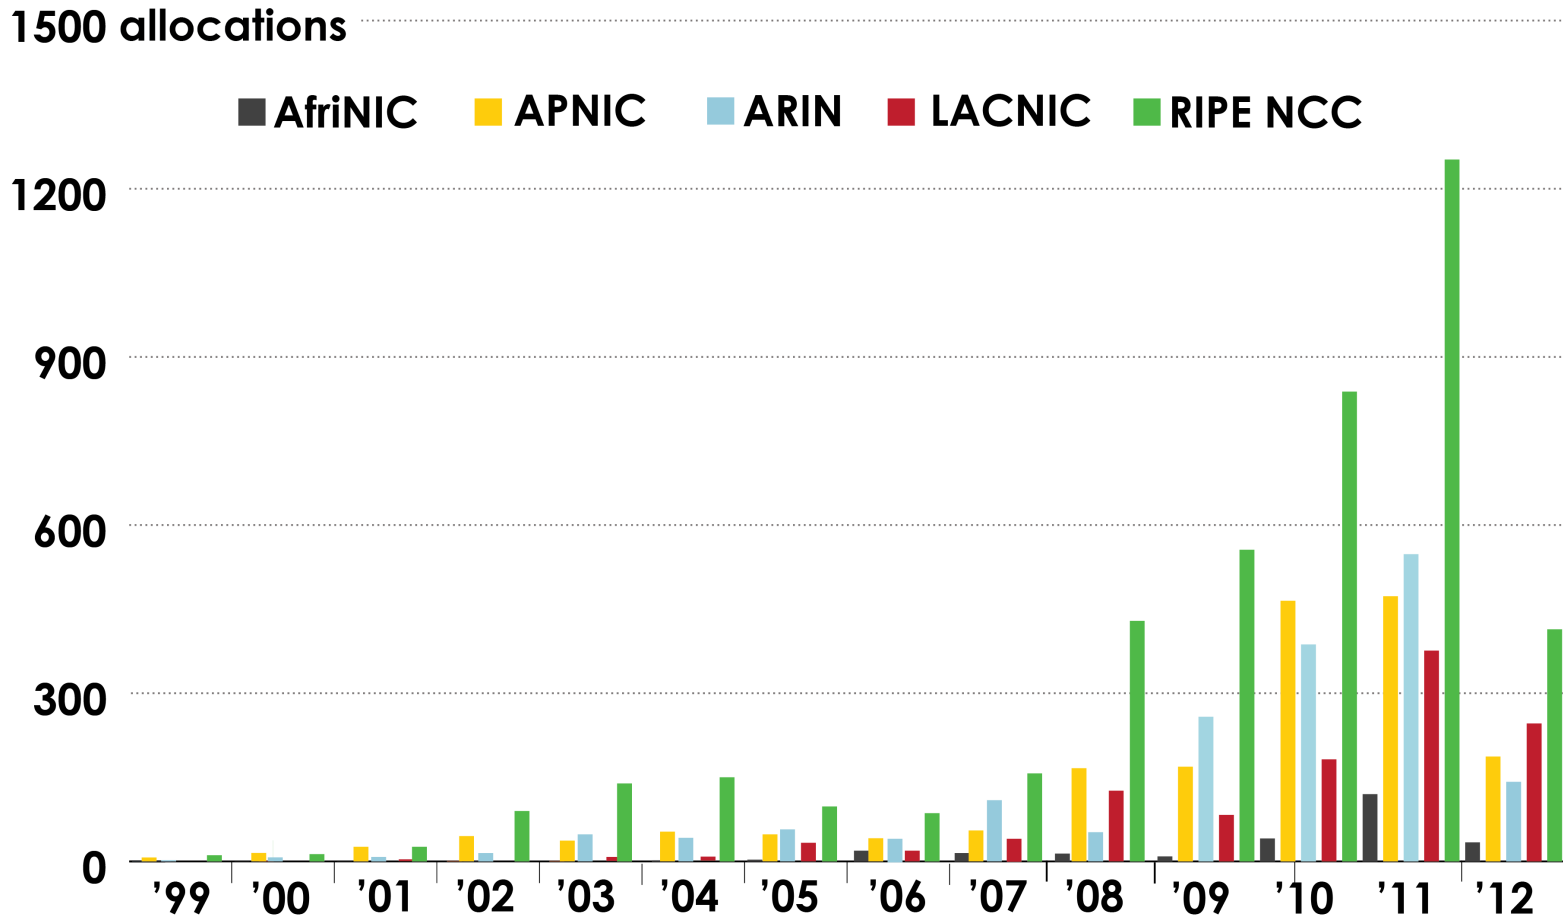

ASN ASSIGNMENTS (RIRs TO CUSTOMERS)

How many total ASNs has each RIR assigned?
(Jan 1999 – Jun 2012)

2001:610:240:0-1933:0:0:202 62:109:128 195:048:02:03 178:42:02:02 2001:610:240 193:0:0:203 195:048:02:03
62:109:128 195:048:02:03 2001:610:240 193:0:0:202 62:109:128 195:048:02:03 178:42:02:02 2001:610:240 193:0:0:203
193:0:0:203 2001:610:240:0-1933:0:0:202 62:109:128 195:048:02:03 178:42:02:02 2001:610:240 193:0:0:203
2001:610:240:0-1933:0:0:202 62:109:128 195:048:02:03 178:42:02:02 2001:610:240 193:0:0:203
Number Resource Organization

4-BYTE ASN ASSIGNMENTS

How many total 4-byte ASNs has each RIR assigned?
(Jan 2007 – Jun 2012)

IPv6 ALLOCATIONS (RIRs TO LIRs/ISPs)

How many allocations have been made by each RIR by year?

2001:610:240:0-1933:0:0:202 62:109:128 195:048:02:03 178:12:02:02 2001:610:240 193:0:0:203 195:048:02:03
 62:109:128 195:048:02:03 2001:610:240 193:0:0:202 62:109:128 195:048:02:03 178:12:02:02 2001:610:240 193:0:0:203
 193:0:0:203 2001:610:240:0-1933:0:0:202 62:109:128 195:048:02:03 178:12:02:02 2001:610:240 193:0:0:203
 2001:610:240:0-1933:0:0:202 62:109:128 195:048:02:03 178:12:02:02 2001:610:240 193:0:0:203
 Number Resource Organization

IPv6 ALLOCATIONS (RIRs TO LIRs/ISPs)

How many total allocations have been made by each RIR?
(Jan 1999 – Jun 2012)

RIPE NCC
4,259

AfriNIC **257**

LACNIC **1,050**

APNIC **1,747**

ARIN **1,831**

2001:610:240:0-193.0.0.202 62 109 128 195 048 02 03 178 42 02 02 2001:610:240 193.0.0.203 195 048 02 03
62 109 128 195 048 02 03 2001:610:240 193.0.0.202 62 109 128 195 048 02 03 178 42 02 02 2001:610:240 193.0.0.203 195 048 02 03
193.0.0.203 2001:610:240:0-193.0.0.202 62 109 128 195 048 02 03 178 42 02 02 2001:610:240 193.0.0.203 195 048 02 03
2001:610:240:0-193.0.0.202 62 109 128 195 048 02 03 178 42 02 02 2001:610:240 193.0.0.203 195 048 02 03
Number Resource Organization