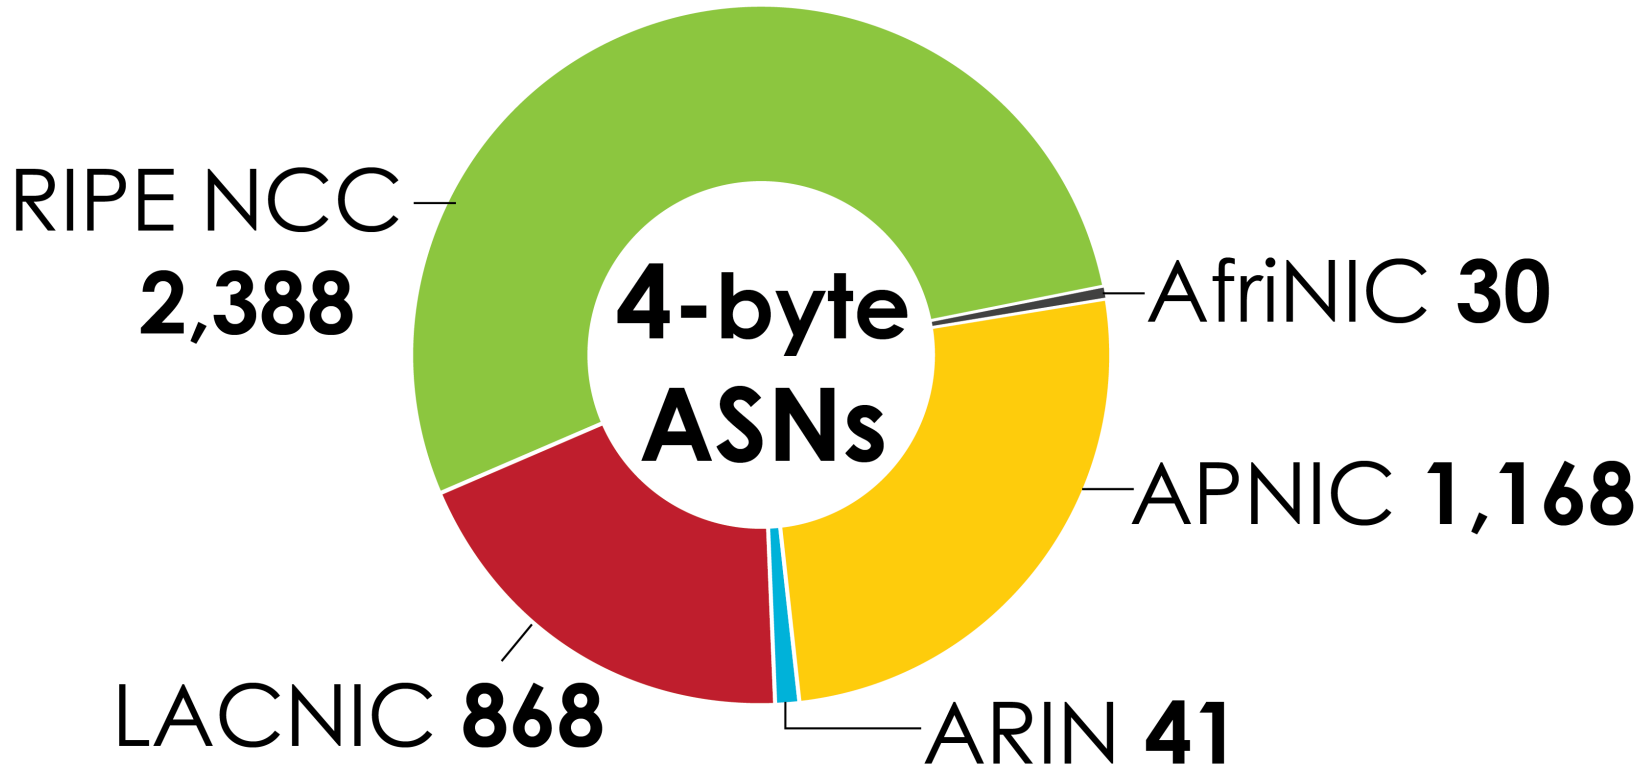

ASN ASSIGNMENTS (RIRs TO CUSTOMERS)

How many total ASNs has each RIR assigned?
(Jan 1999 – Jun 2012)

2001:610:240:0-1933:0:0:202 62:109:128 195:048:02:03 178:42:02:02 2001:610:240 193:0:0:203 195:048:02:03
62:109:128 195:048:02:03 2001:610:240 193:0:0:202 62:109:128 195:048:02:03 178:42:02:02 2001:610:240 193:0:0:203
193:0:0:203 2001:610:240:0-1933:0:0:202 62:109:128 195:048:02:03 178:42:02:02 2001:610:240 193:0:0:203
2001:610:240:0-1933:0:0:202 62:109:128 195:048:02:03 178:42:02:02 2001:610:240 193:0:0:203
Number Resource Organization

4-BYTE ASN ASSIGNMENTS

How many 4-byte ASNs has each RIR assigned by year?

■ AfriNIC ■ APNIC ■ ARIN ■ LACNIC ■ RIPE NCC

2001:610:240:0-193:0:0:202 62:109:128 195:048:02:03 178:42:02:02 2001:610:240 193:0:0:203 195:048:02:03
62:109:128 195:048:02:03 2001:610:240 193:0:0:203 195:048:02:03
193:0:0:203 2001:610:240:0-193:0:0:202 62:109:128 195:048:02:03 178:42:02:02 2001:610:240 193:0:0:203
2001:610:240:0-193:0:0:202 62:109:128 195:048:02:03 178:42:02:02 2001:610:240 193:0:0:203 195:048:02:03
Number Resource Organization

4-BYTE ASN ASSIGNMENTS

How many total 4-byte ASNs has each RIR assigned?
(Jan 2007 – Jun 2012)

IPv6 ALLOCATIONS (RIRs TO LIRs/ISPs)

How many allocations have been made by each RIR by year?

2001:610:240:0-1933:0:0:202 62:109:128 195:048:02:03 178:12:02:02 2001:610:240 193:0:0:203 195:048:02:03
 62:109:128 195:048:02:03 2001:610:240 193:0:0:202 62:109:128 195:048:02:03 178:12:02:02 2001:610:240 193:0:0:203
 193:0:0:203 2001:610:240:0-1933:0:0:202 62:109:128 195:048:02:03 178:12:02:02 2001:610:240 193:0:0:203
 2001:610:240:0-1933:0:0:202 62:109:128 195:048:02:03 178:12:02:02 2001:610:240 193:0:0:203
 Number Resource Organization