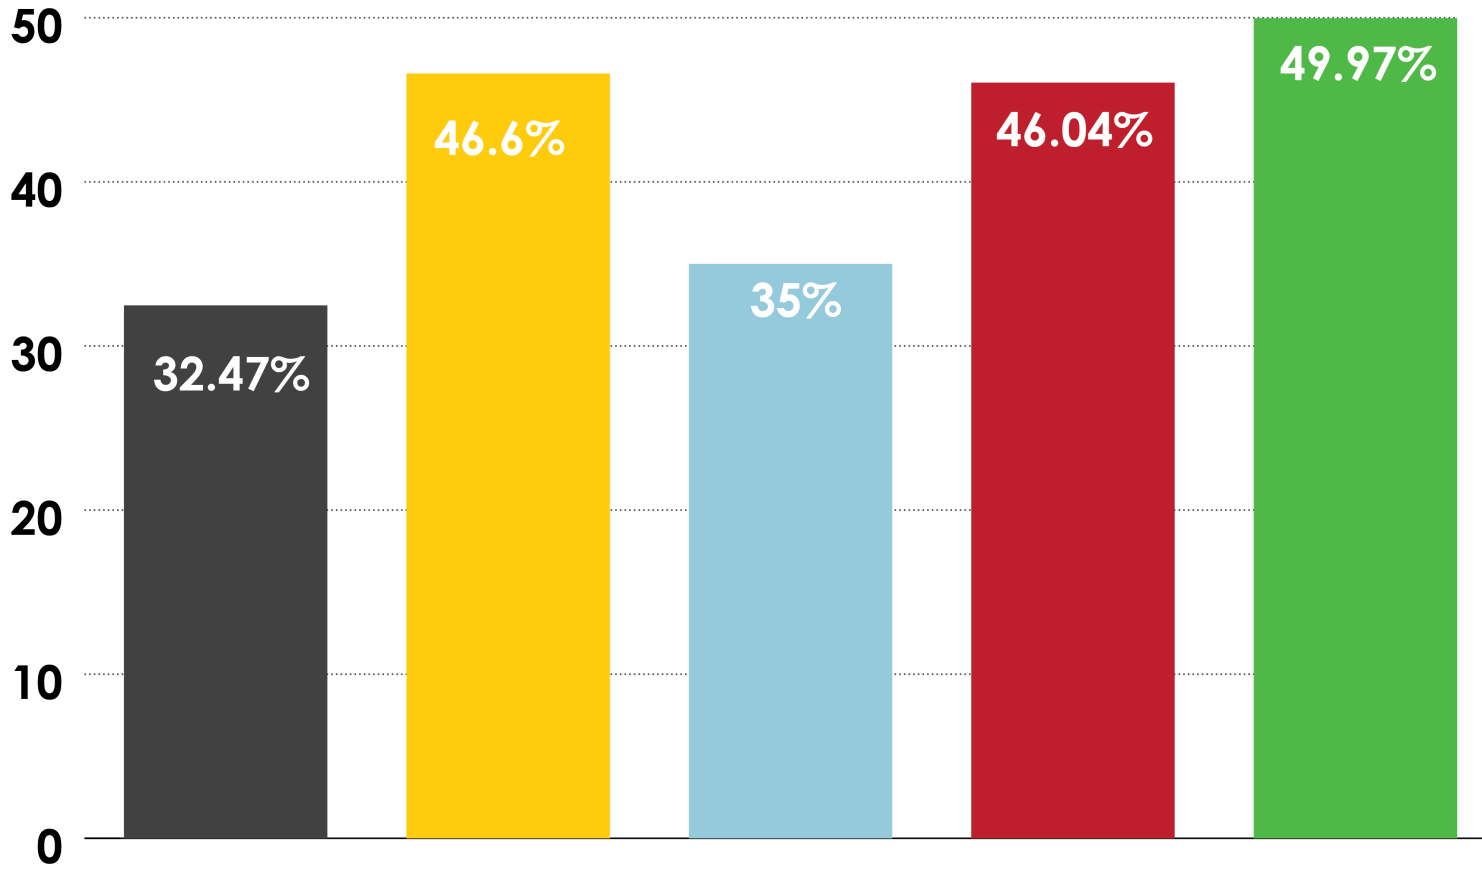

IPv6 ALLOCATIONS (RIRs TO LIRs/ISPs)

How many total allocations have been made by each RIR?
(Jan 1999 – Jun 2012)

RIPE NCC
4,259

AfriNIC **257**

LACNIC **1,050**

APNIC **1,747**

ARIN **1,831**

2001:610:240:0-193.0.0.202 62 109 128 195 048 02 03 178 42 02 02 2001:610:240 193.0.0.203 195 048 02 03
62 109 128 195 048 02 03 2001:610:240 193.0.0.202 62 109 128 195 048 02 03 178 42 02 02 2001:610:240 193.0.0.203 195 048 02 03
193.0.0.203 2001:610:240:0-193.0.0.202 62 109 128 195 048 02 03 178 42 02 02 2001:610:240 193.0.0.203 195 048 02 03
2001:610:240:0-193.0.0.202 62 109 128 195 048 02 03 178 42 02 02 2001:610:240 193.0.0.203 195 048 02 03
Number Resource Organization

PERCENTAGE OF MEMBERS WITH BOTH IPv4 AND IPv6 IN EACH RIR

■ AfriNIC ■ APNIC ■ ARIN ■ LACNIC ■ RIPE NCC

2001:610:240:0-193:0:0:202 62:109:128 195:048:02:03 178:42:02:02 2001:610:240 193:0:0:203 195:048:02:03
62:109:128 195:048:02:03 2001:610:240 193:0:0:202 62:109:128 195:048:02:03 178:42:02:02 2001:610:240 193:0:0:203 195:048:02:03
193:0:0:203 2001:610:240:0-193:0:0:202 62:109:128 195:048:02:03 178:42:02:02 2001:610:240 193:0:0:203 195:048:02:03
2001:610:240:0-193:0:0:202 62:109:128 195:048:02:03 178:42:02:02 2001:610:240 193:0:0:203 195:048:02:03
Number Resource Organization