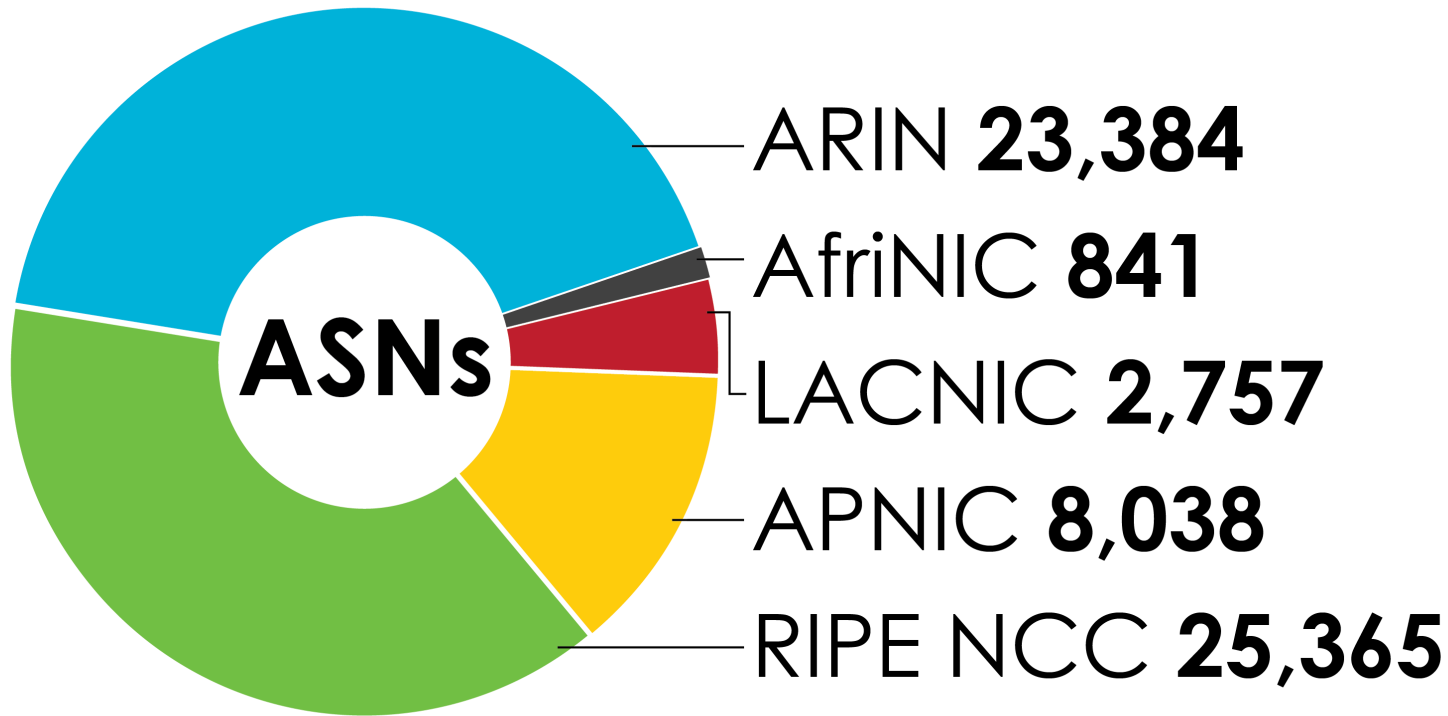

AVAILABLE IPv4 /8s IN EACH RIR

ASN ASSIGNMENTS (RIRs TO CUSTOMERS)

How many ASNs has each RIR assigned by year?

2001:610:240:0-1933:0:0:202 62:109:128 195:048:02:03 178:12:02:02 2001:610:240 193:0:0:203 195:048:02:03
 62:109:128 195:048:02:03 2001:610:240 193:0:0:202 62:109:128 195:048:02:03 178:12:02:02 2001:610:240 193:0:0:203
 193:0:0:203 2001:610:240:0-1933:0:0:202 62:109:128 195:048:02:03 178:12:02:02 2001:610:240 193:0:0:203
 2001:610:240:0-1933:0:0:202 62:109:128 195:048:02:03 178:12:02:02 2001:610:240 193:0:0:203
 Number Resource Organization

ASN ASSIGNMENTS (RIRs TO CUSTOMERS)

How many total ASNs has each RIR assigned?
(Jan 1999 – Jun 2012)

2001:610:240:0-1933:0:0:202 62:109:128 195:048:02:03 178:42:02:02 2001:610:240 193:0:0:203 195:048:02:03
62:109:128 195:048:02:03 2001:610:240 193:0:0:202 62:109:128 195:048:02:03 178:42:02:02 2001:610:240 193:0:0:203
193:0:0:203 2001:610:240:0-1933:0:0:202 62:109:128 195:048:02:03 178:42:02:02 2001:610:240 193:0:0:203
2001:610:240:0-1933:0:0:202 62:109:128 195:048:02:03 178:42:02:02 2001:610:240 193:0:0:203
Number Resource Organization