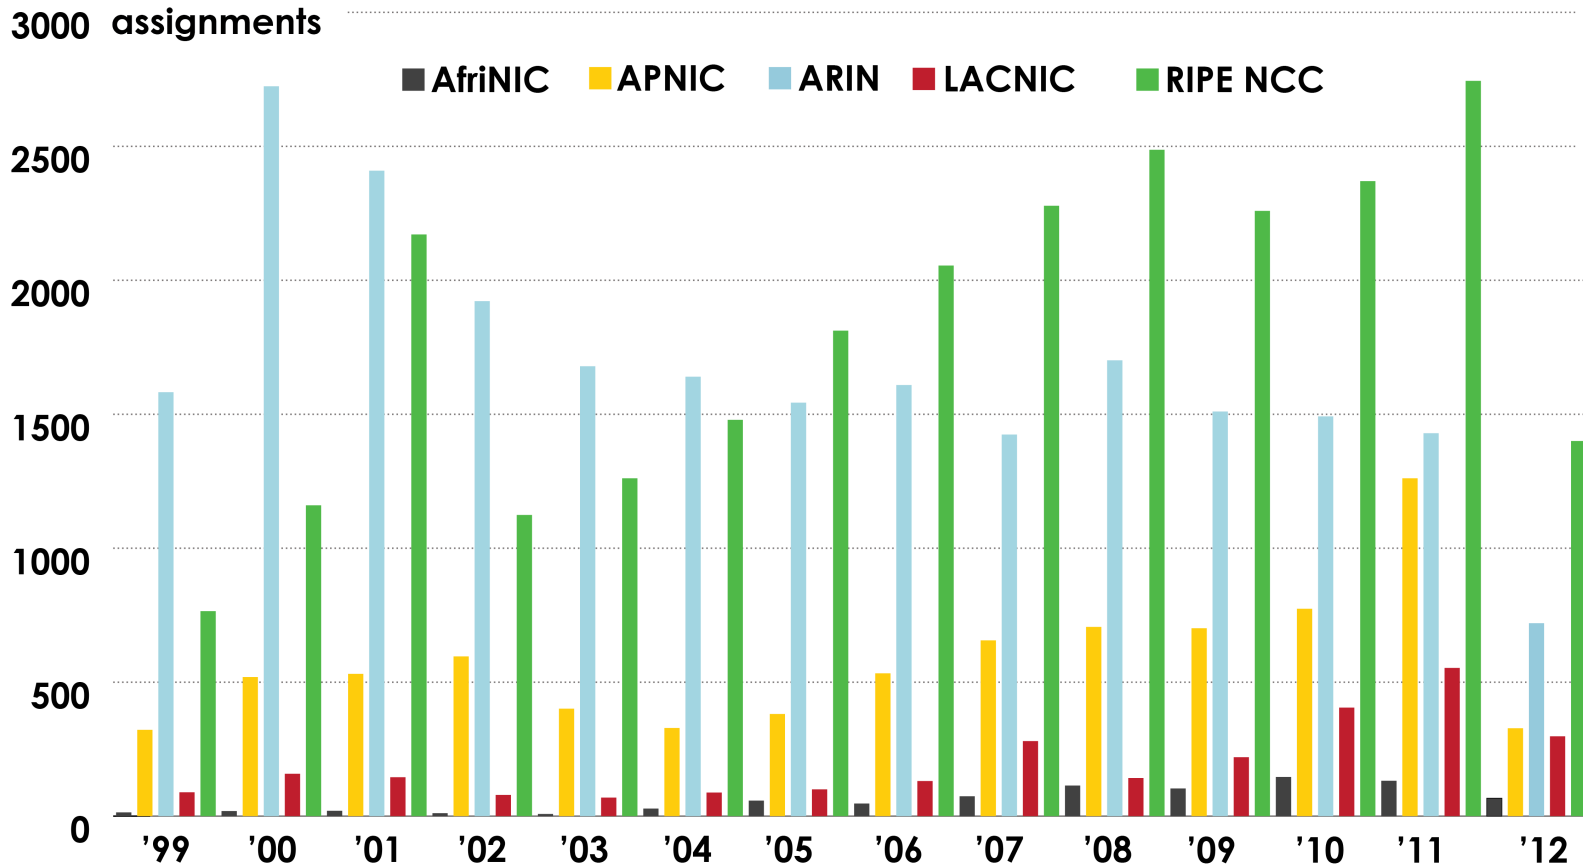

Number Resource Organization

INTERNET NUMBER RESOURCE STATUS REPORT

As of 30 June 2012

Prepared by
Regional Internet Registries
AfrINIC, APNIC, ARIN, LACNIC, and the RIPE NCC

2001:610:240:0-193:0:0:202 62:109:128 195:048:02:03 178:42:02:02 2001:610:240 193:0:0:203 195:048:02:03
62:109:128 195:048:02:03 2001:610:240 193:0:0:202 62:109:128 195:048:02:03 178:42:02:02 2001:610:240 193:0:0:203 195:048:02:03
193:0:0:203 2001:610:240:0-193:0:0:202 62:109:128 195:048:02:03 178:42:02:02 2001:610:240 193:0:0:203 195:048:02:03
2001:610:240:0-193:0:0:202 62:109:128 195:048:02:03 178:42:02:02 2001:610:240 193:0:0:203 195:048:02:03
Number Resource Organization

AVAILABLE IPv4 /8s IN EACH RIR

ASN ASSIGNMENTS (RIRs TO CUSTOMERS)

How many ASNs has each RIR assigned by year?

2001:610:240:0-1933:0:0:202 62:109:128 195:048:02:03 178:12:02:02 2001:610:240 193:0:0:203 195:048:02:03
 62:109:128 195:048:02:03 2001:610:240 193:0:0:202 62:109:128 195:048:02:03 178:12:02:02 2001:610:240 193:0:0:203
 193:0:0:203 2001:610:240:0-1933:0:0:202 62:109:128 195:048:02:03 178:12:02:02 2001:610:240 193:0:0:203
 2001:610:240:0-1933:0:0:202 62:109:128 195:048:02:03 178:12:02:02 2001:610:240 193:0:0:203
 Number Resource Organization

ASN ASSIGNMENTS (RIRs TO CUSTOMERS)

How many total ASNs has each RIR assigned?
(Jan 1999 – Jun 2012)

2001:610:240:0-1933:0:0:202 62:109:128 195:048:02:03 178:42:02:02 2001:610:240 193:0:0:203 195:048:02:03
62:109:128 195:048:02:03 2001:610:240 193:0:0:202 62:109:128 195:048:02:03 178:42:02:02 2001:610:240 193:0:0:203
193:0:0:203 2001:610:240:0-1933:0:0:202 62:109:128 195:048:02:03 178:42:02:02 2001:610:240 193:0:0:203
2001:610:240:0-1933:0:0:202 62:109:128 195:048:02:03 178:42:02:02 2001:610:240 193:0:0:203
Number Resource Organization