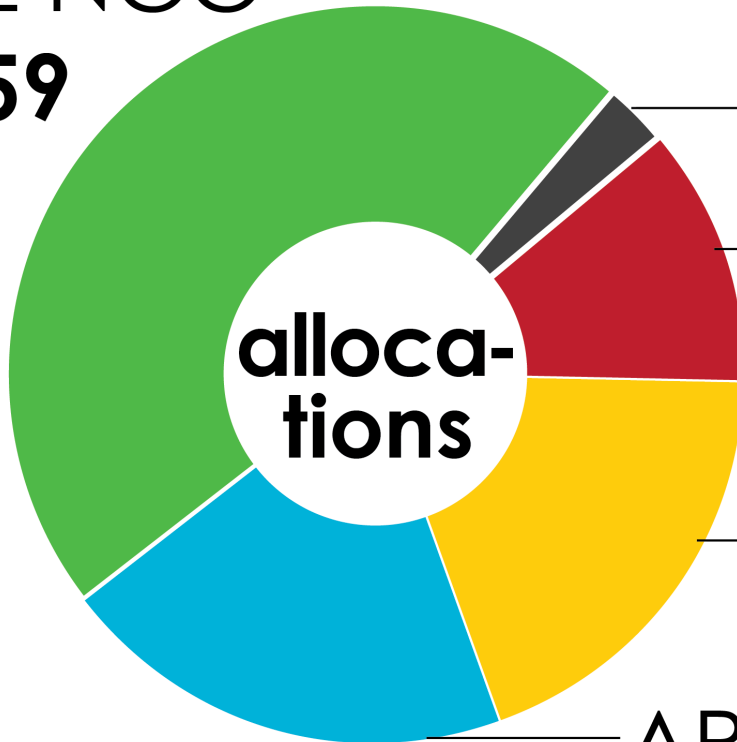

4-BYTE ASN ASSIGNMENTS

How many total 4-byte ASNs has each RIR assigned?
(Jan 2007 – Jun 2012)

IPv6 ALLOCATIONS (RIRs TO LIRs/ISPs)

How many allocations have been made by each RIR by year?

2001:610:240:0-1933:0:0:202 62:109:128 195:048:02:03 178:12:02:02 2001:610:240 193:0:0:203 195:048:02:03
 62:109:128 195:048:02:03 2001:610:240 193:0:0:202 62:109:128 195:048:02:03 178:12:02:02 2001:610:240 193:0:0:203
 193:0:0:203 2001:610:240:0-1933:0:0:202 62:109:128 195:048:02:03 178:12:02:02 2001:610:240 193:0:0:203
 2001:610:240:0-1933:0:0:202 62:109:128 195:048:02:03 178:12:02:02 2001:610:240 193:0:0:203
 Number Resource Organization

IPv6 ALLOCATIONS (RIRs TO LIRs/ISPs)

How many total allocations have been made by each RIR?
(Jan 1999 – Jun 2012)

RIPE NCC
4,259

AfriNIC **257**

LACNIC **1,050**

APNIC **1,747**

ARIN **1,831**

2001:610:240:0-193.0.0.202 62 109 128 195 048 02 03 178 42 02 02 2001:610:240 193.0.0.203 195 048 02 03
62 109 128 195 048 02 03 2001:610:240 193.0.0.202 62 109 128 195 048 02 03 178 42 02 02 2001:610:240 193.0.0.203 195 048 02 03
193.0.0.203 2001:610:240:0-193.0.0.202 62 109 128 195 048 02 03 178 42 02 02 2001:610:240 193.0.0.203 195 048 02 03
2001:610:240:0-193.0.0.202 62 109 128 195 048 02 03 178 42 02 02 2001:610:240 193.0.0.203 195 048 02 03
Number Resource Organization