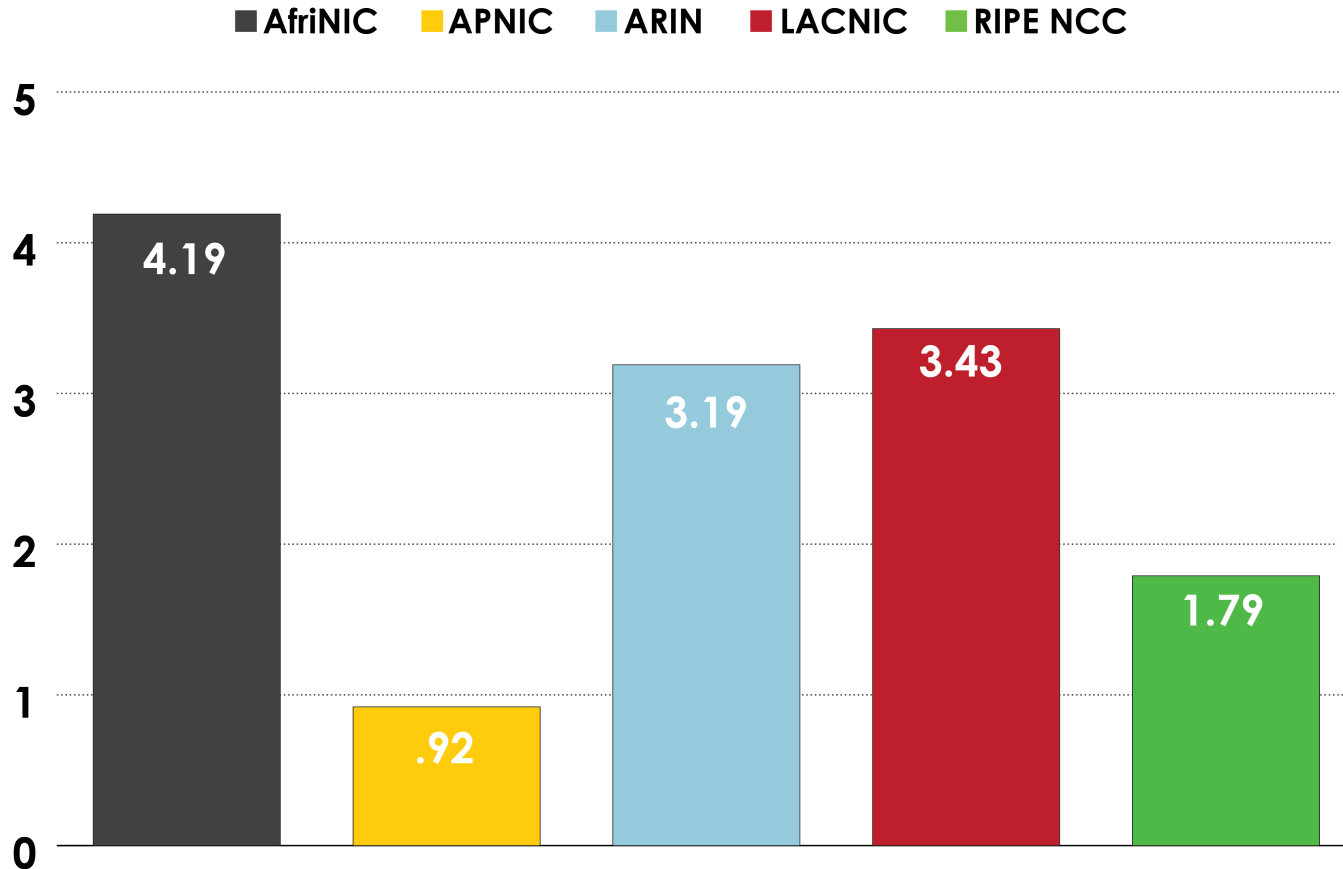

Number Resource Organization

INTERNET NUMBER RESOURCE STATUS REPORT

As of 30 June 2012

Prepared by
Regional Internet Registries
AfrINIC, APNIC, ARIN, LACNIC, and the RIPE NCC

2001:610:240:0-193:0:0:202 62:109:128 195:048:02:03 178:42:02:02 2001:610:240 193:0:0:203 195:048:02:03
62:109:128 195:048:02:03 2001:610:240 193:0:0:202 62:109:128 195:048:02:03 178:42:02:02 2001:610:240 193:0:0:203 195:048:02:03
193:0:0:203 2001:610:240:0-193:0:0:202 62:109:128 195:048:02:03 178:42:02:02 2001:610:240 193:0:0:203 195:048:02:03
2001:610:240:0-193:0:0:202 62:109:128 195:048:02:03 178:42:02:02 2001:610:240 193:0:0:203 195:048:02:03
Number Resource Organization

IPv4 ADDRESS SPACE

What is the status of each of the 256 /8s?

STATUS OF 256 /8s IPv4 ADDRESS SPACE

2001:610:240:0-1933:0:0:202 62:109:128 195:048:02:03 178:12:02:02 2001:610:240 193:0:0:203 195:048:02:03
 193:0:0:203 2001:610:240:0-193:0:0:202 62:109:128 195:048:02:03 178:12:02:02 2001:610:240:0-193:0:0:202
 2001:610:240:0-193:0:0:202 62:109:128 195:048:02:03 178:12:02:02 2001:610:240:0-193:0:0:202
 Number Resource Organization

AVAILABLE IPv4 /8s IN EACH RIR

ASN ASSIGNMENTS (RIRs TO CUSTOMERS)

How many ASNs has each RIR assigned by year?

2001:610:240:0-1933:0:0:202 62:109:128 195:048:02:03 178:12:02:02 2001:610:240 193:0:0:203 195:048:02:03
 62:109:128 195:048:02:03 2001:610:240 193:0:0:202 62:109:128 195:048:02:03 178:12:02:02 2001:610:240 193:0:0:203
 193:0:0:203 2001:610:240:0-1933:0:0:202 62:109:128 195:048:02:03 178:12:02:02 2001:610:240 193:0:0:203
 2001:610:240:0-1933:0:0:202 62:109:128 195:048:02:03 178:12:02:02 2001:610:240 193:0:0:203
 Number Resource Organization