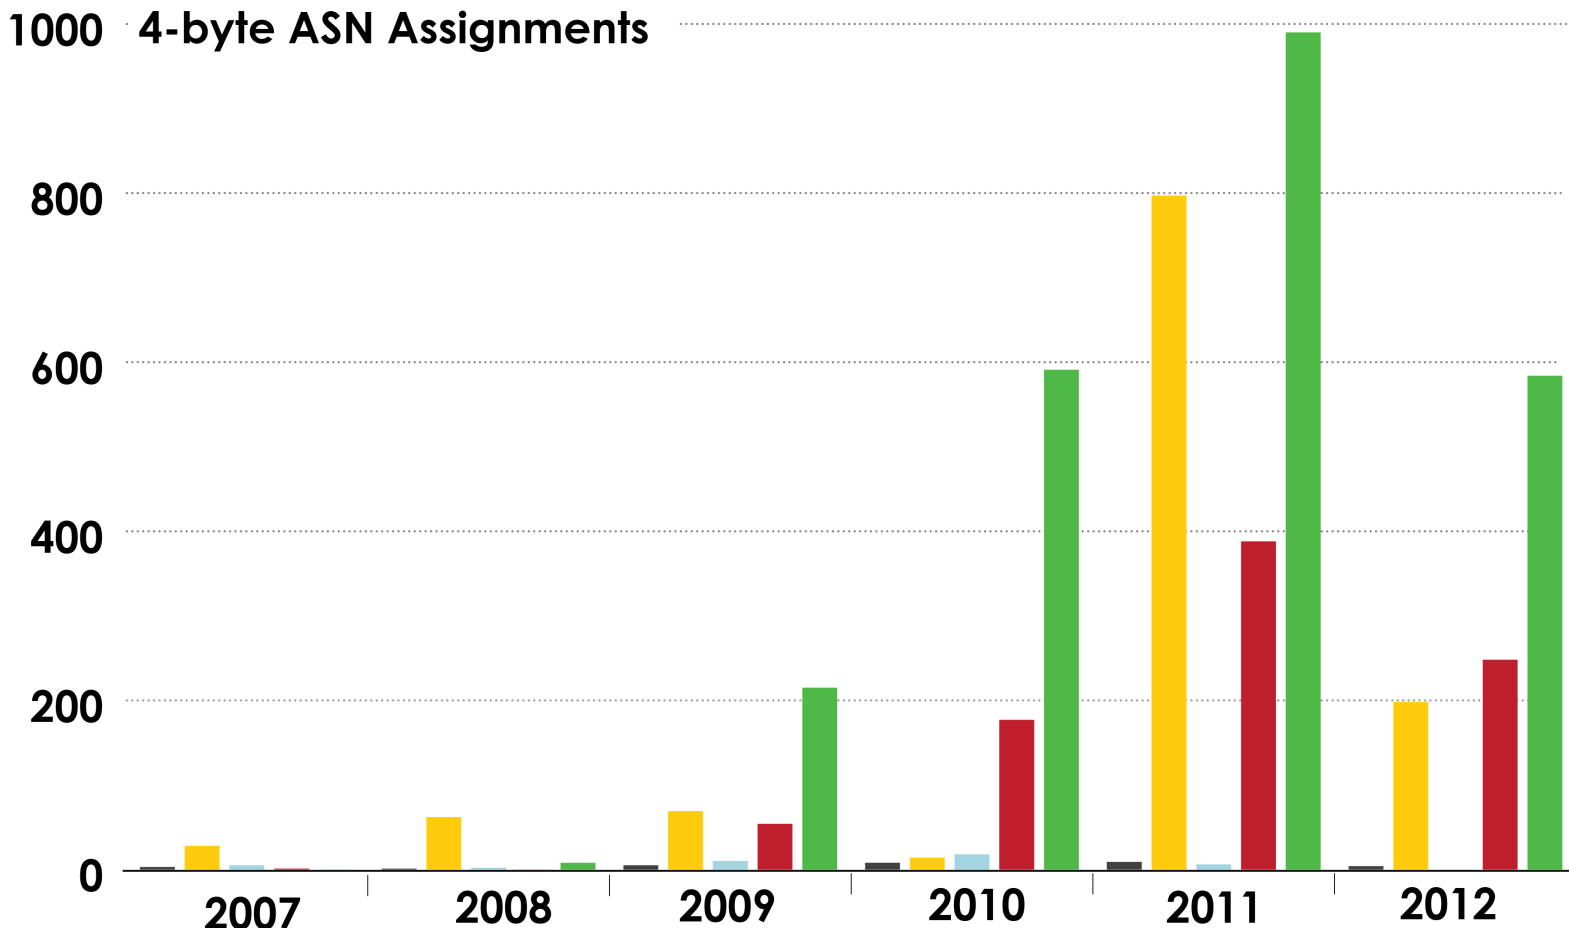

4-BYTE ASN ASSIGNMENTS

How many 4-byte ASNs has each RIR assigned by year?

■ AfriNIC ■ APNIC ■ ARIN ■ LACNIC ■ RIPE NCC