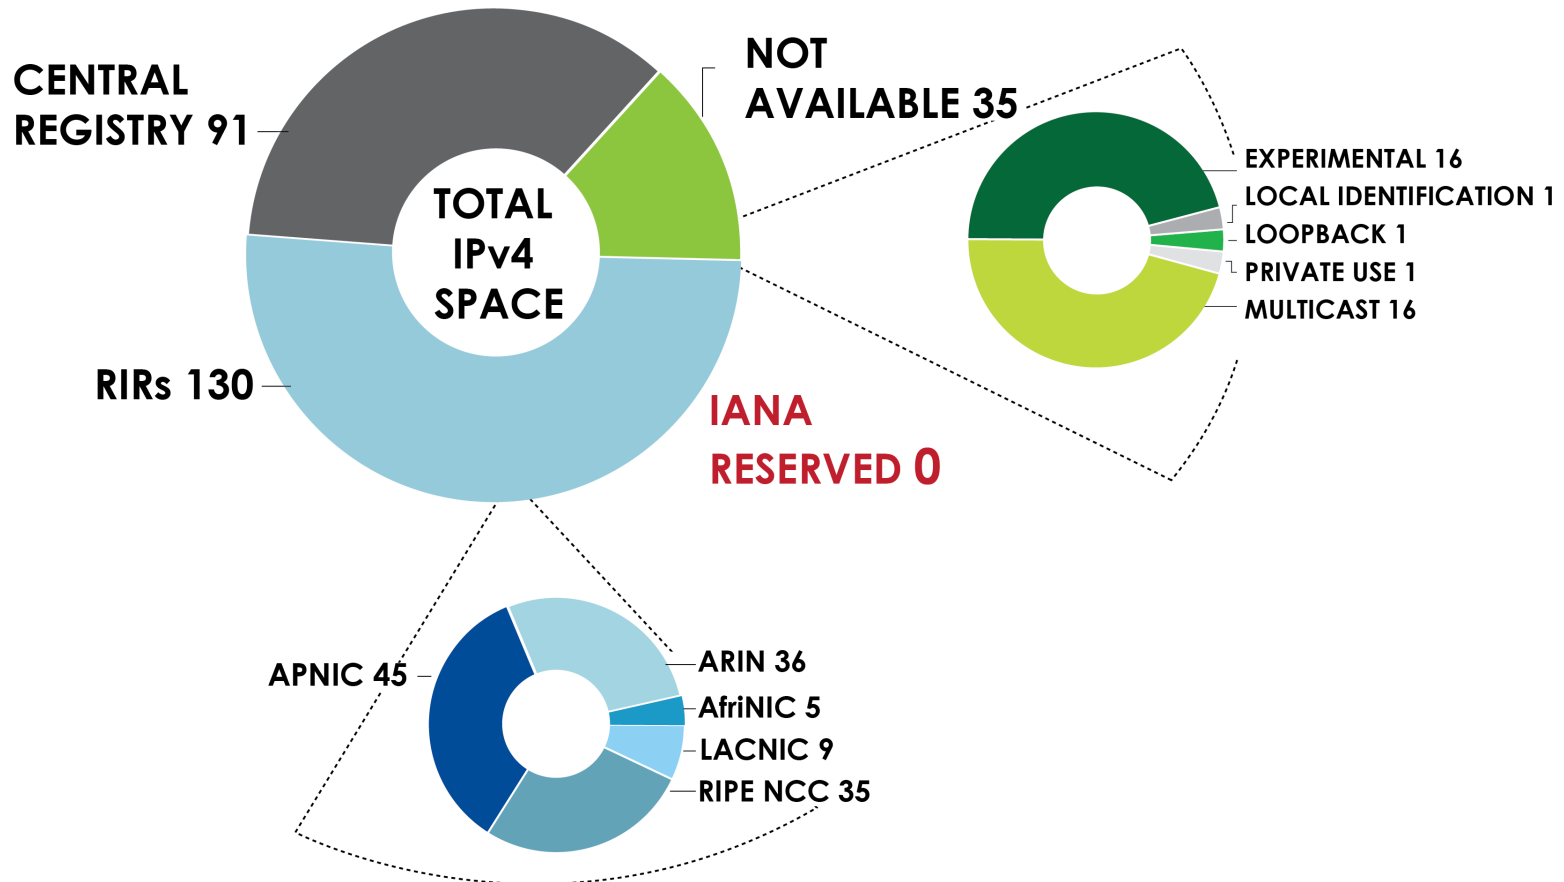

IPv4 ADDRESS SPACE

What is the status of each of the 256 /8s?

STATUS OF 256 /8s IPv4 ADDRESS SPACE

2001:610:240:0-1933:0:0:202 62:109:128 195:048:02:03 178:12:02:02 2001:610:240 193:0:0:203 195:048:02:03
193:0:0:203 2001:610:240:0-193:0:0:202 62:109:128 195:048:02:03 178:12:02:02 2001:610:240:0-193:0:0:202
2001:610:240:0-193:0:0:202 62:109:128 195:048:02:03 178:12:02:02 2001:610:240:0-193:0:0:202
Number Resource Organization